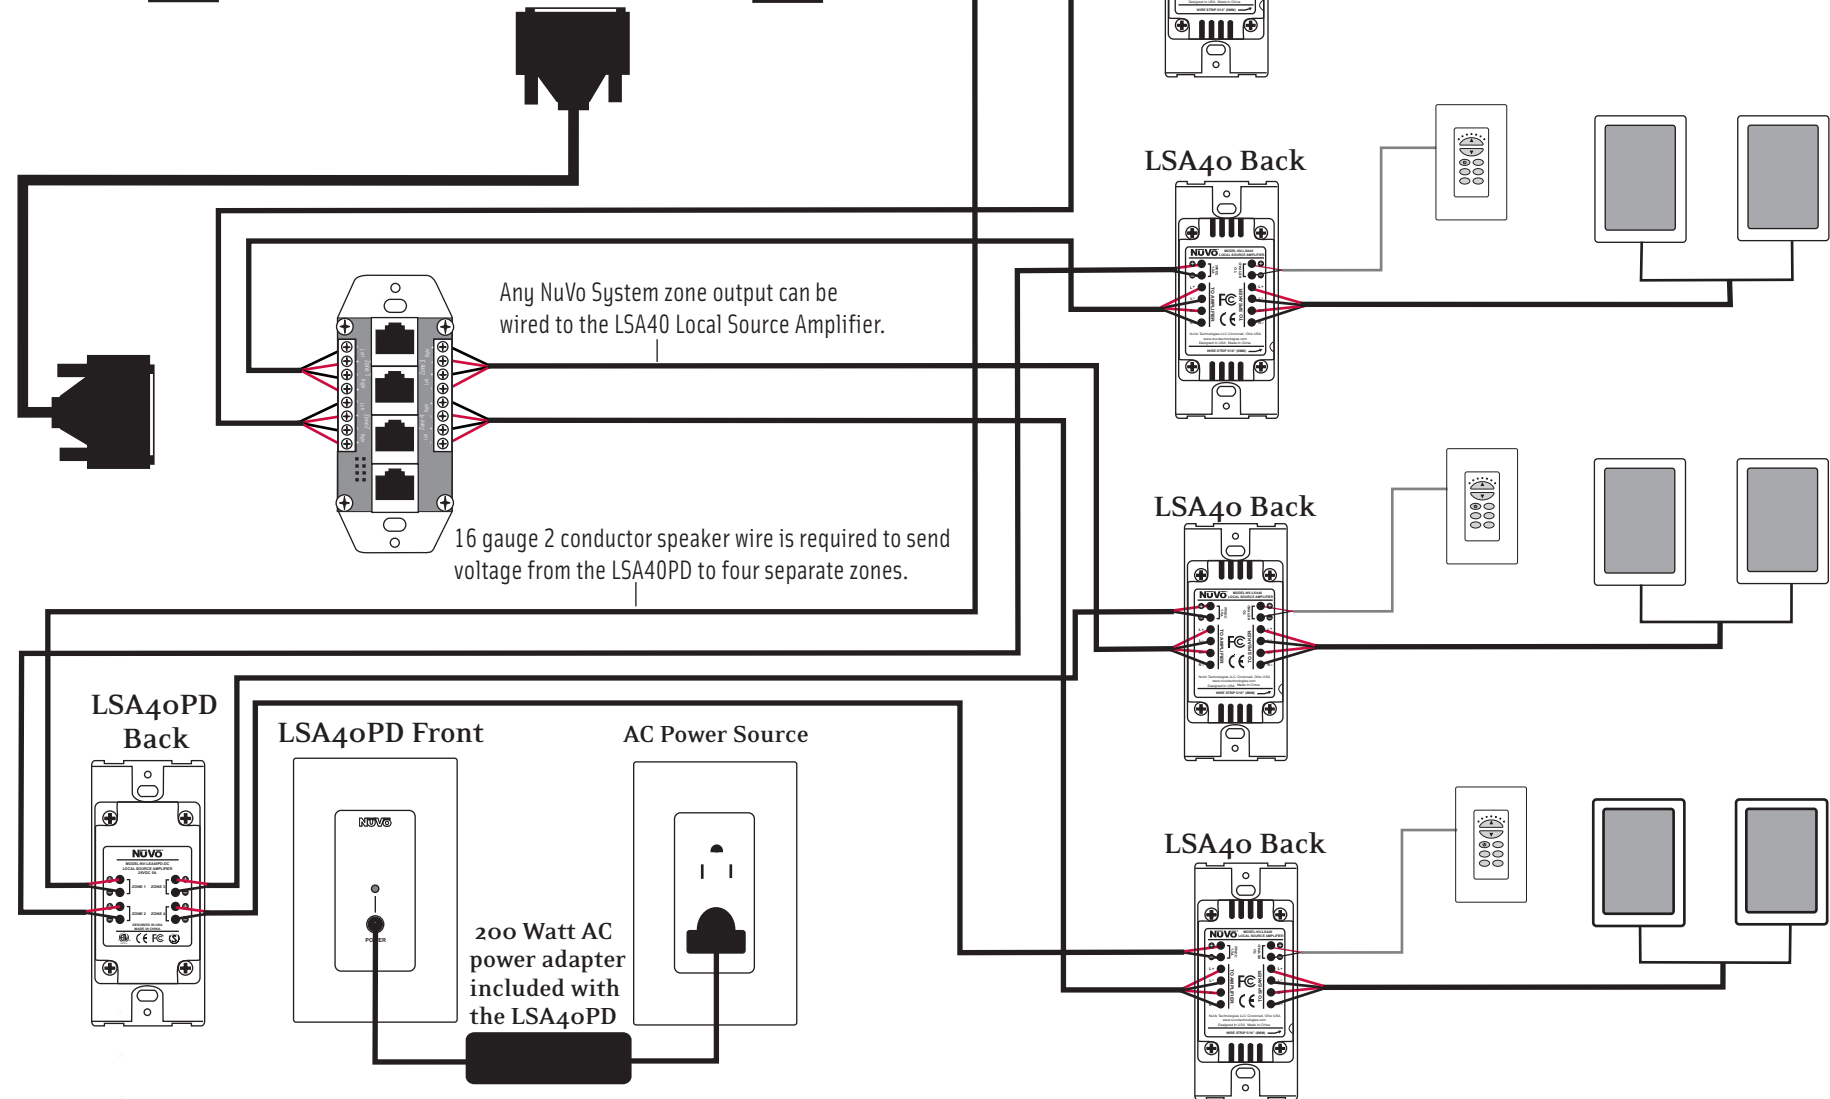

## LSA4oPDS Four Zone Power Distribution Hub For Use with the Essentia and Concerto Systems

## LSA4oPDS Four Zone Power Distribution Hub For Use with the "Generation D" Simplese System