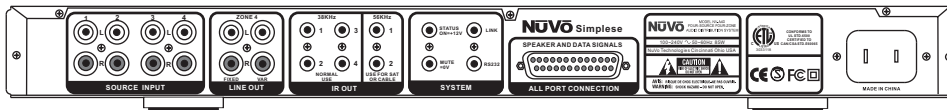

## LSA4oPDS Four Zone Power Distribution Hub For Use with the Essentia and Concerto Systems

## LSA4oPDS Four Zone Power Distribution Hub For Use with the "Generation D" Simplese System