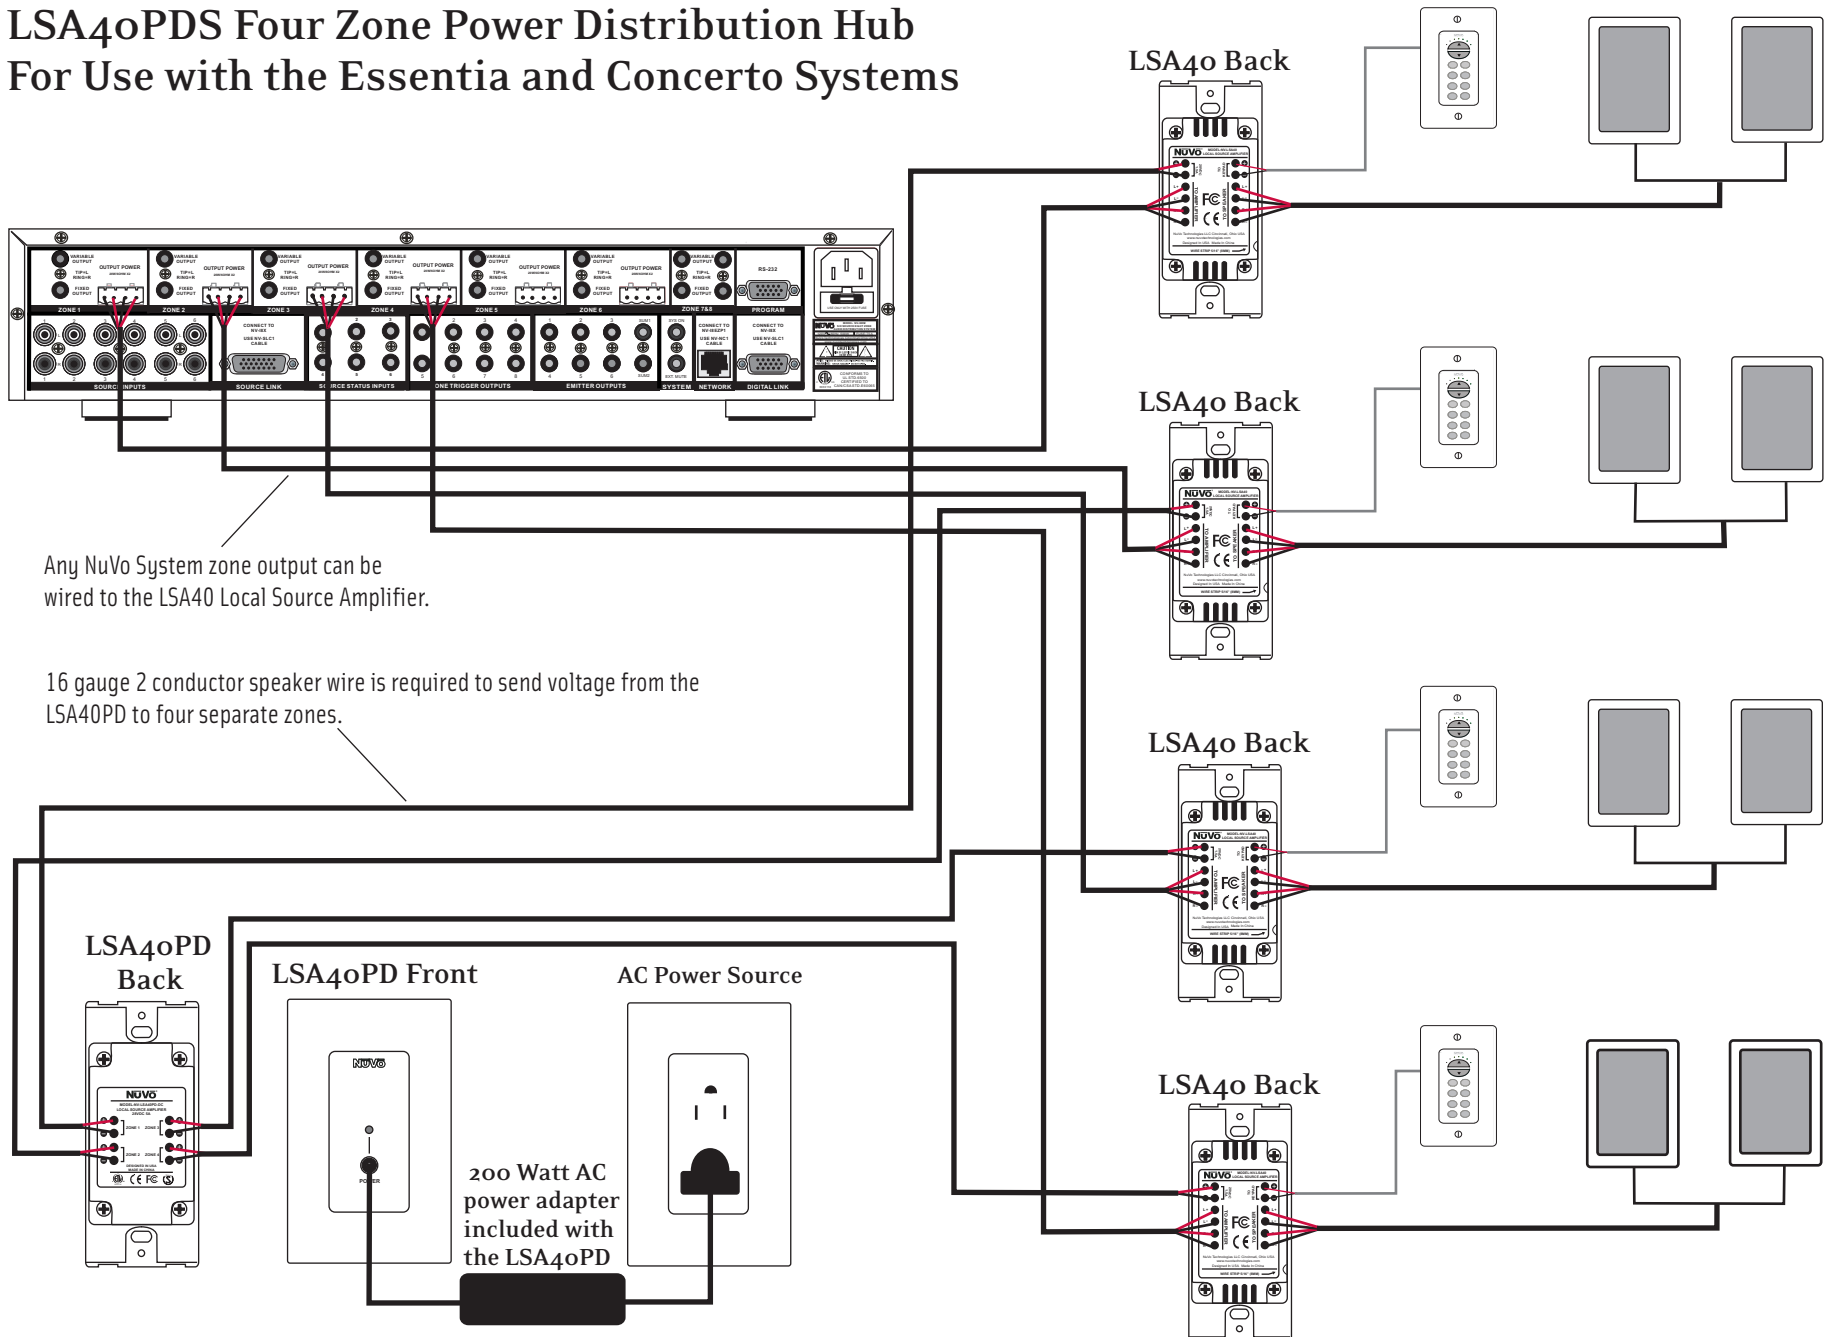

## LSA4oPDS Four Zone Power Distribution Hub For Use with the Essentia and Concerto Systems

## LSA4oPDS Four Zone Power Distribution Hub For Use with the "Generation D" Simplese System