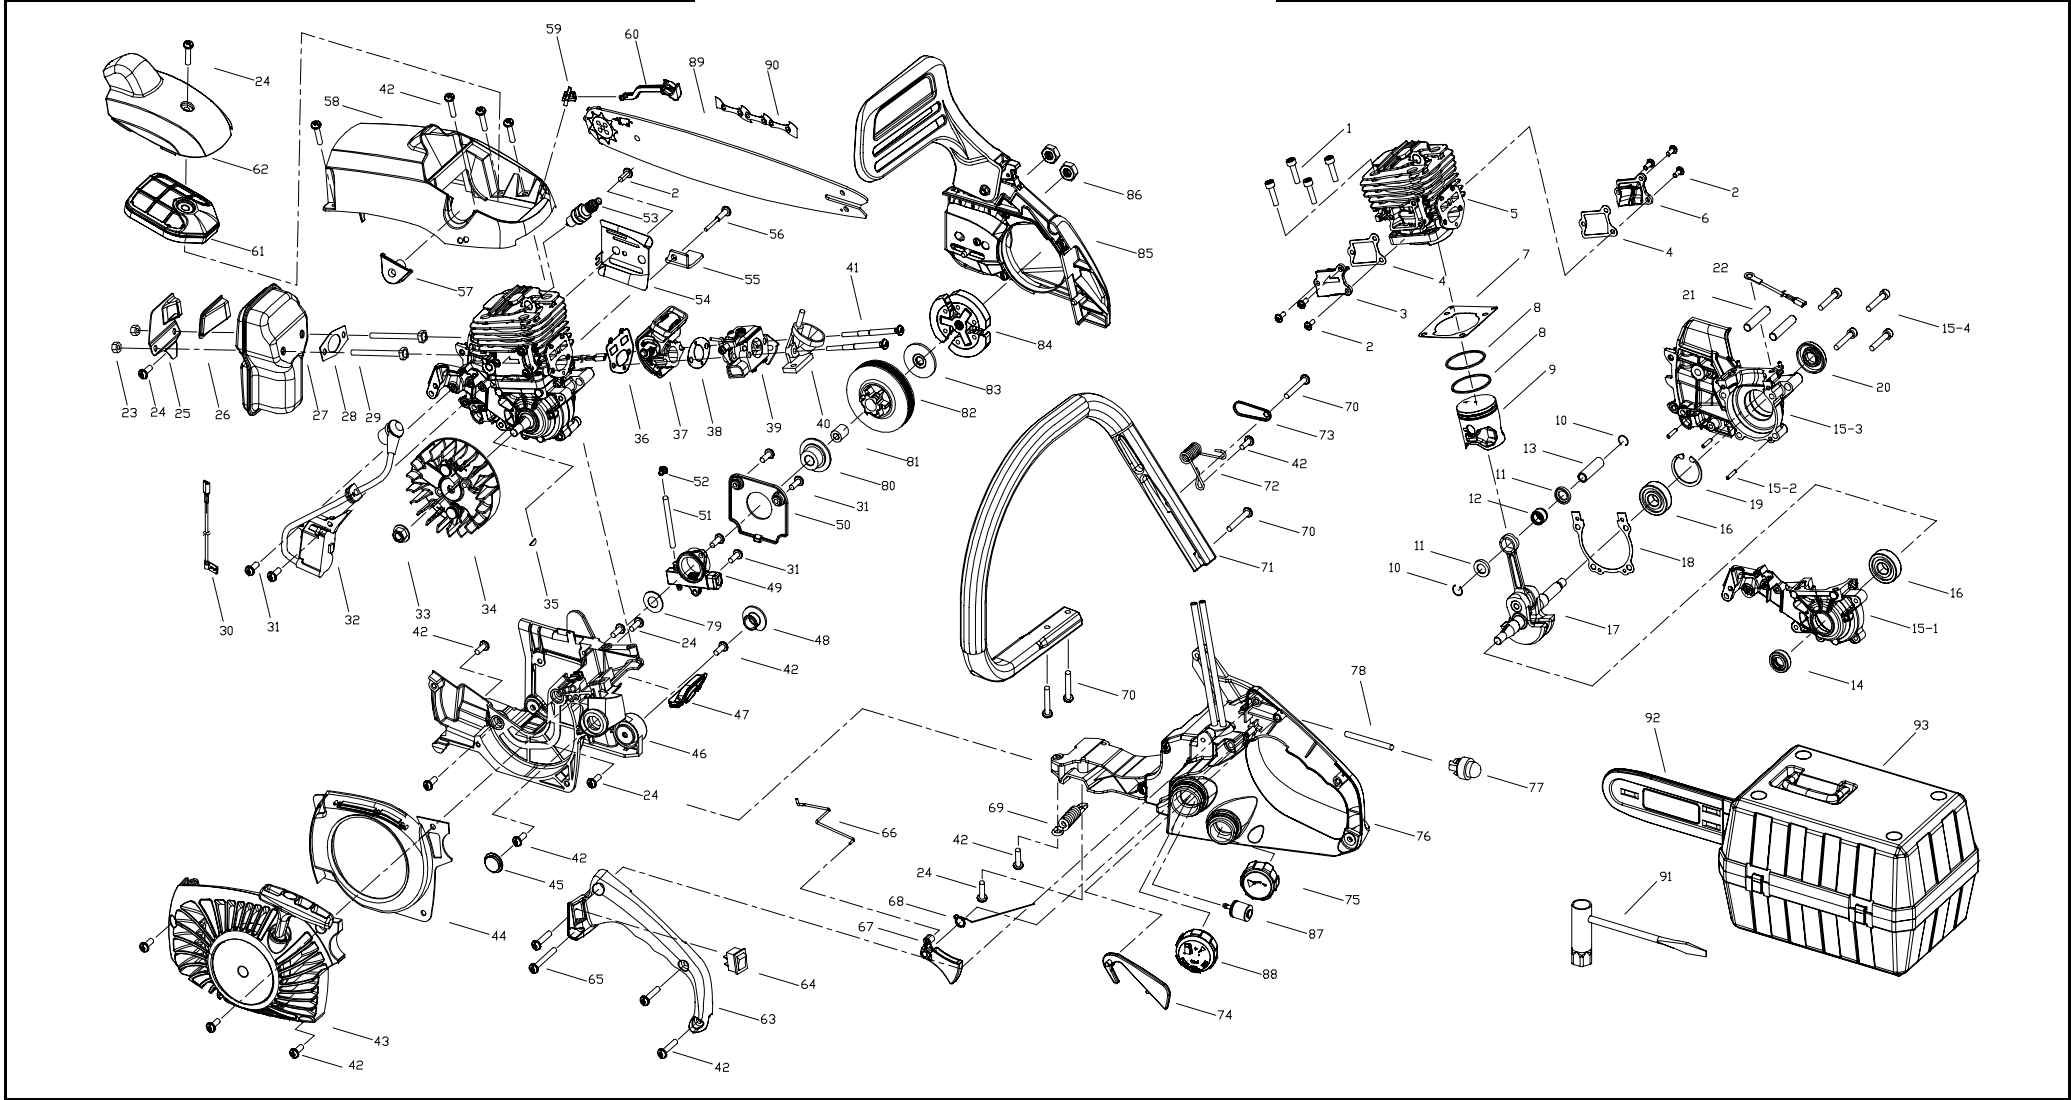

## SERVICE SPARE PARTS LIST

SPECIFY MODEL NO. WHEN ORDERING PARTS	
40cc Gas Chain Saw	
MODEL NO.	MS4016PAVCC/41AY06PR966

DATE	REVISED DATE	PAGE
1/26/2005	N/A	1/2