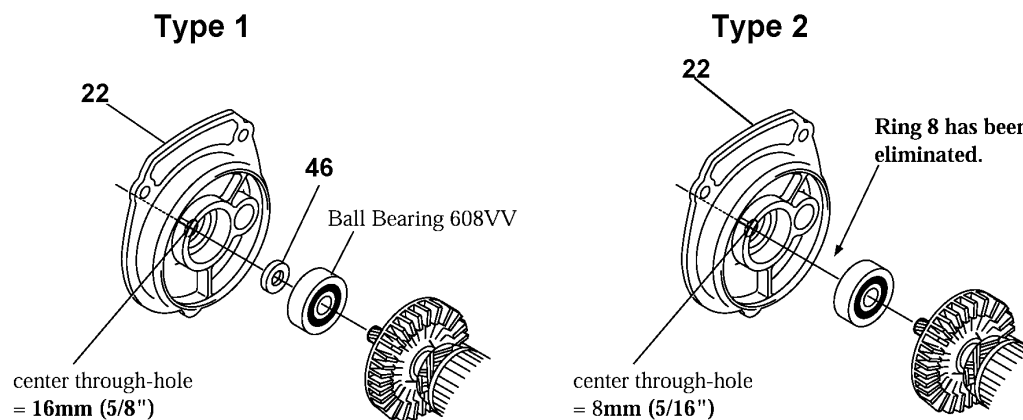

| Item No. | Part No. | No. Used | Description | Item No. | Part No. | No. Used | Description |
|----------|-----------------|----------|--|--------------------|----------|----------|---|
| 37 | 660400-2 | 1 | Cord With Twist Plug 3P-18-15m (6824TP, 6825TP) | 44 | 253139-0 | 1 | Flat Washer 8 |
| | 664013-1 | 1 | Cord With Plug 2P-18-2.5m) (6823, 6824, 6825) | 45 | 643951-0 | 1 | Brush Holder (6824, 6824TP, 6825, 6825TP) |
| | | | | | 643953-6 | 1 | Brush Holder (6823) |
| 38 | 682566-8 | 1 | Cord Guard 8 (Old 682559-5) | 46 | 262087-2 | 1 | Ring 8 * |
| 39 | 687063-9 | 1 | Strain Relief | 47 | 654532-5 | 1 | Terminal Block 1P(6824TP, 6825TP) |
| 40 | 265995-6 | 2 | Tapping Screw 4x18 | 48 | 652014-1 | 1 | P.H. Screw M4x8 (6824TP, 6825TP) |
| 41 | 651978-6 | 1 | Switch | 100 | 654121-6 | 4 | Tab |
| 42 | 151725-0 | 1 | Handle Cover Com (Includes 263002-9 - Rubber Pin 4) (6824TP, 6825TP) | 101 | 654002-4 | 1 | Terminal 1.25-M4 (6824TP, 6825TP) |
| | 151961-8 | 1 | Handle Cover Com (Includes 263002-9 - Rubber Pin 4) (6823, 6824, 6825) | Accessories | | | |
| 43 | 265999-8 | 3 | Tapping Screw 4x25 | A01 | - - - - | 1 | Bit (See Catalogue for Details) |
| | | | | A02 | 784801-1 | 1 | Magnetic Bit Holder 6.35-76 |
| | | | | | 784807-9 | 1 | Magnetic Bit Holder 6.35-60 |

* SEE SERVICE CHANGES

SERVICE CHANGES

1. Change on Gear Housing Cover Com. Etc. (6823 ONLY)

| Item No. | Description | Type 1 | Type 2 |
|----------|--------------------|----------|-----------------|
| 22 | Gear Housing Cover | 151721-8 | 152910-8 |
| 46 | Ring 8 | 262087-2 | - - - - |
| | Serial # | ~ 16077E | 16078E ~ |