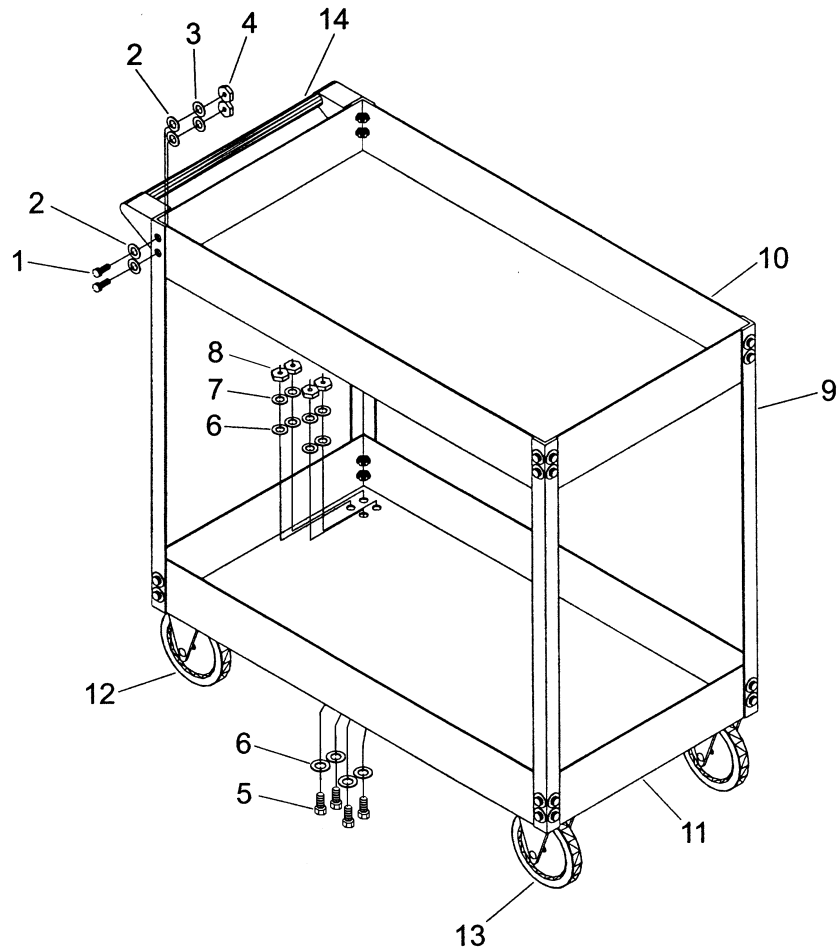

Assembly (refer to parts list on reverse side)

1. Attach the swivel/fixed casters to the bottom tray using (16) M8x16 hex cap screws, (32) M8 flat washers, (16) M8 lock washers and (16) M8 hex nuts. Tighten all hardware.
2. Attach the four metal supports to the bottom tray using (16) M6x12 cap screws, (32) M6 flat washers, (16) M6 lock washers and (16) M6 hex nuts. Leave hardware loose until top tray has been installed.
3. While installing the top tray, attach the handle to the same end that has the swivel casters. Use (16) M6x12 hex cap screws, (32) M6 flat washers, (16) M6 lock washers and (16) M6 hex nuts.
4. Tighten all hardware.

WMH TOOL GROUP

2420 Vantage Drive
Elgin, Illinois 60123
Ph.: 800-274-6848
www.wmhtoolgroup.com

Part No. M-140023
Revision G 12/04
Copyright © WMH Tool Group

Parts List for the SC-1630 and SC-2436

Index No.	Part No.	Description	Size	Qty
	140023	Service Cart, Model SC-1630		
	140024	Service Cart, Model SC-2436		
1	TS-1482021	Hex Cap Screw	M6x12mm	32
2	TS-1550041	Flat Washer	M6	64
3	TS-1551041	Lock Washer	M6	32
4	TS-1540041	Hex Nut	M6	32
5	TS-1490021	Hex Cap Screw	M8x16mm	16
6	TS-1550061	Flat Washer	M8	32
7	TS-1551061	Lock Washer	M8	16
8	TS-1540061	Hex Nut	M8	16
9	SC1630-9	Metal Support		4
10	SC1630-10	Metal Tray (top)		2
	SC2436-10	Metal Tray (top 2436)		2
11	SC1630-11	Metal Tray (bottom)		2
	SC2436-11	Metal Tray (bottom 2436)		2
12	SC1630-12	Swivel Caster Assembly (includes caster and mount)		2
13	SC1630-13	Fixed Caster Assembly (includes caster and mount)		2
14	SC1630-14	Handle Assembly (includes handle and end mounts)		1
	SC2436-14	Handle Assembly (includes handle and end mounts)		1
	SC1630-HK	Hardware Kit (includes items 1 thru 8)		