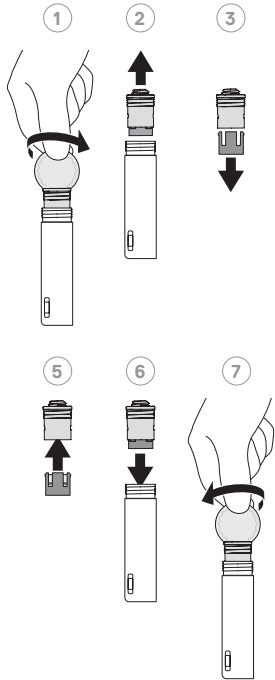

Dell Active Pen PN557W

Quick Start Guide

Regulatory Model: PN556W

Dell.com/support

Dell.com/support/drivers

Dell.com/regulatory_compliance

1**2****3****4****Active Pen Control Panel**www.dell.com/PN557W

Free Manuals Download Website