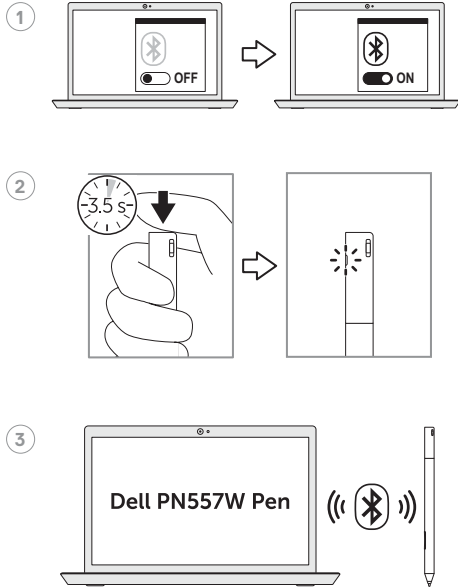

Dell Active Pen PN557W

Quick Start Guide

Regulatory Model: PN556W

Dell.com/support

Dell.com/support/drivers

Dell.com/regulatory_compliance

1**2****3****4****Active Pen Control Panel**www.dell.com/PN557W

Free Manuals Download Website