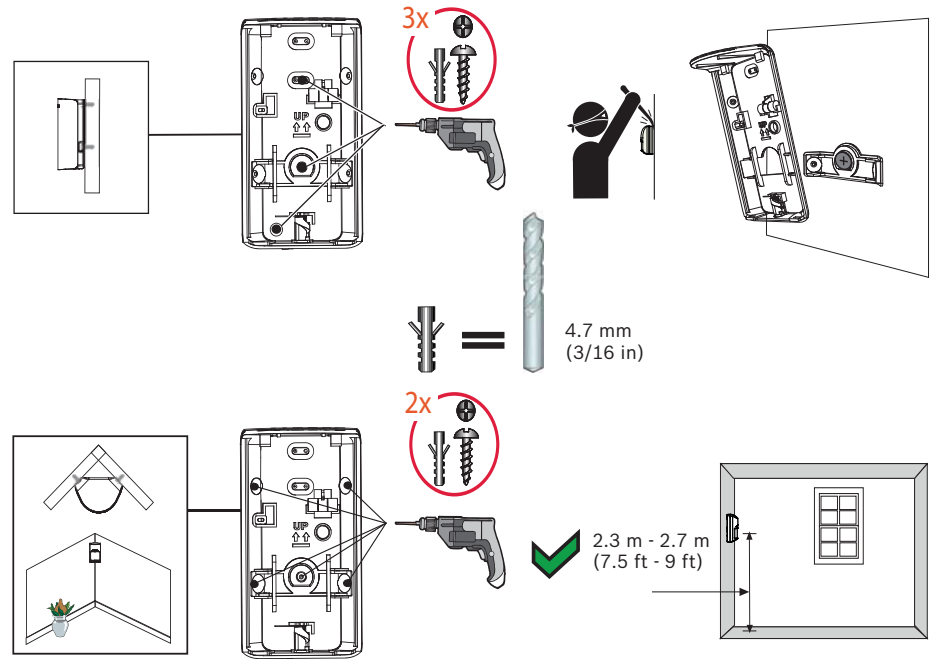

Bosch Security Systems, Inc.
130 Perinton Parkway
Fairport, NY 14450
USA

www.boschsecurity.com

Bosch Sicherheitssysteme GmbH
Robert-Bosch-Ring 5
85630 Grasbrunn
Germany

1 |

2 |

3 |

4 |

5 |