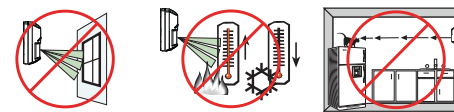

zh-CHS

有关基于RADION PIR ZB文本的安装指南和其他文档，请转到：www.boschsecurity.com

≤ 20 kg (45 lb)

Copyright

This document is the intellectual property of Bosch Security Systems, Inc. and is protected by copyright. All rights reserved.