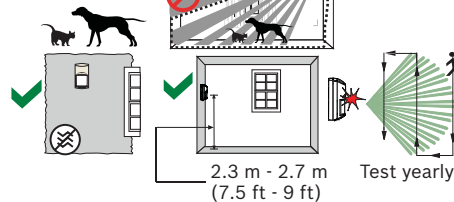

zh-CHS

有关基于RADION PIR ZB文本的安装指南和其他文档，请转到：www.boschsecurity.com

≤ 20 kg (45 lb)

Copyright

This document is the intellectual property of Bosch Security Systems, Inc. and is protected by copyright. All rights reserved.