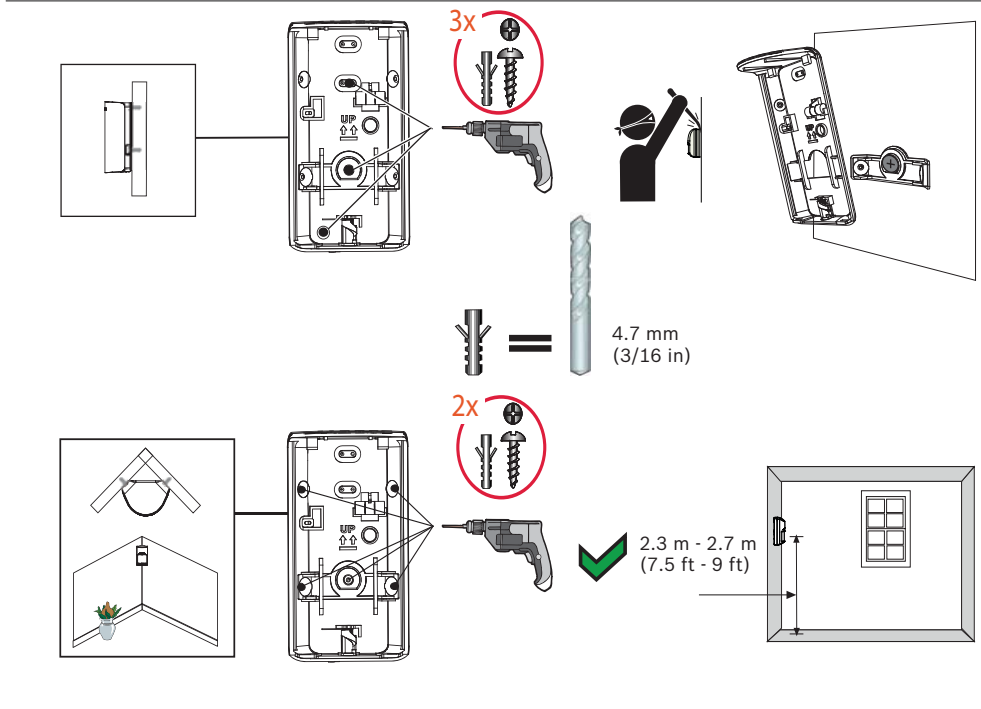

Bosch Security Systems, Inc.
130 Perinton Parkway
Fairport, NY 14450
USA

www.boschsecurity.com

Bosch Sicherheitssysteme GmbH
Robert-Bosch-Ring 5
85630 Grasbrunn
Germany

1 |

1 |

2 |

3 |

4 |