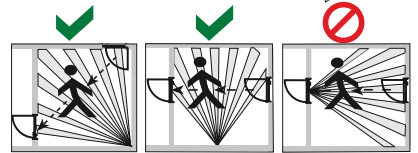

zh-CHS

有关基于RADION PIR ZB文本的安装指南和其他文档，请转到：www.boschsecurity.com

≤ 20 kg (45 lb)

Copyright

This document is the intellectual property of Bosch Security Systems, Inc. and is protected by copyright. All rights reserved.