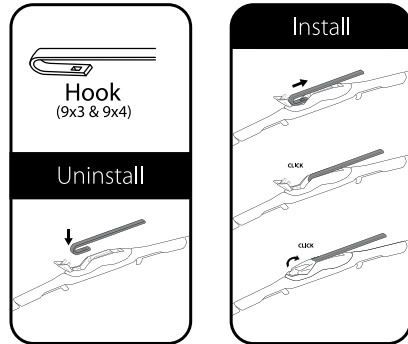

HANDLING & CAUTIONS

1. Be sure to clean the windshield if it is stained with oil, dirt and grime to ensure the service life of wiper.
2. Windshield wiper blade should be replaced when they neither perform as expected, nor provide a sufficient level of safety.
3. The recommended replacement duration for maximum performance is six months.
4. If wiper blades do not suspend off the windshield, operate the wiper until they reach the center of the windshield, turn off ignition and change the wiper blades.

INSTALLATION GUIDE

APPLICATION GUIDE

BRAND / MODEL	YEAR	SIZE
ALFA ROMEO		
ALFA 145, 146	97 -	19 / 22
ALFA 47, GT (937)	-05	16 / 22
ALFA 156 (932)	00 - 05	20 / 22
ALFA 166 (936)	98 -	19 / 21
BMW		
5 SERIES - E39	95 - 03	22 / 26

BRAND / MODEL	YEAR	SIZE
CHEVROLET		
AVEO	04 -	16 / 22
CAPTIVA	06 -	16 / 22
CAPTIVA	13 -	16 / 24
CRUZE	09 -	18 / 24
NABIRA	03 -	24 / 24
OPTRA	04 -	19 / 21
ORLANDO	13 -	19 / 24
SPARK	05 -	24 / 20

APPLICATION GUIDE

BRAND / MODEL	YEAR	SIZE
CITREON		
BELINGO	96 -	22 / 22
C2, C3	03 -	18 / 24
C5 (X4)	01 - 03	18 / 26
C8	02 -	26 / 26
EVASION	94 - 02	20 / 26
XSARA PICASSO	00 - 05	26 / 26
DAIHATSU		
GRAND MAX	12 -	19 / 19
HONDA		
ACCORD	99 -	19 / 24
ACCORD	13 -	19 / 26
ACCORD i-VTEC	03 -	18 / 26
ACCORD i-VTEC	08 -	22 / 24
CITY (SY8)	96 - 02	18 / 19
CITY (i-DSI/VTEC)	03 -	14 / 24
CITY 1.5 i-VTECH	08 -	14 / 24
CIVIC (S04)	95 -	18 / 19
CIVIC (1.7 VTEC)	01 -	19 / 21
CIVIC1.8, 2.0	06 -	23 / 28
CIVIT 1.8, 2.0 (X)	12 -	23 / 26
CR-V I (RD)	95 - 02	20 / 20
CR-V II (RD)	02 - 06	20 / 21
CR-V III (RE)	07 -	16 / 26
CR-V IV (RE)	12 -	16 / 26
CR-Z	10 -	20 / 26
FREED	08 -	14 / 26
JAZZ (1.5 i-DSI/VTEC)	03 -	14 / 24
JAZZ (HYBRID)	12 -	14 / 26
ODYSSEY	99 - 04	22 / 24
ODYSSEY	05 -	14 / 28
INSIGHT HYBRID	10 -	16 / 26
STREAM (1st-GEN)	01 - 07	14 / 24
STREAM (2nd-GEN)	07 -	14 / 26
FORD		
ESCAPE SUV 2.0	01 -	19 / 19
EVERBEST	03 -	18 / 18
FOCUS I	98 - 05	19 / 22
RANGER	00 -	18 / 18
RANGER	13 -	16 / 24
HYUNDAI/ INOKOM		
ACCENT	99 - 06	18 / 20
ACCENT	06 -	16 / 22
ATOS	99 -	17 / 20
AVANTE	06 - 10	18 / 24

BRAND / MODEL	YEAR	SIZE
AZERA	06 -	19 / 24
COUPE	01 -	18 / 20
ELANRTRA (XD)	00 - 06	18 / 20
ELANRTRA (HD)	05 - 11	18 / 24
ELANRTRA (MD)	11 -	14 / 26
GETZ	02 -	14 / 22
GRANDEUR XG	01 -	20 / 22
NEW i10 COLOURS	08 -	16 / 22
i30 (FD)	07 - 11	18 / 24
MATRIX	01 -	16 / 22
SONATA (EF)	98 - 05	20 / 22
SONATA (NF)	05 - 10	19 / 24
SANTA FE I (SM)	00 - 06	20 / 22
SANTA FE II (CM)	05 -	18 / 24
SANTA FE III (DM)	12 -	14 / 26
STAREX	97 -	20 / 24
TRAJET	00 -	22 / 26
TUCSON	05 -	16 / 24
VOLESTER (FS)	11 -	18 / 26
ISUZU		
D-MAX	05 -	19 / 21
KIA/NAZA		
206 BESTARI	00 -	16 / 26
CARENS	00 - 02	19 / 24
CARNIVAL/ RIA	99 - 05	24 / 24
CITRA	02 - 06	19 / 24
CITRA II RONDO	07 -	16 / 26
CERATO	13 -	14 / 26
OPTIMA	01 - 07	20 / 22
PICANTO/ SURIA	04 -	16 / 22
PREGIO	02 -	18 / 21
RIO	00 -	18 / 21
NEW RIO	13 -	16 / 26
SEPHIA	99 -	19 / 21
SORENTO	04 -	19 / 24
SPECTRA	00 - 04	19 / 21
SPECTRA 5	05 - 08	6 / 24
SPORTAGE	94 - 03	20 / 20
SPORTAGE	04 -	16 / 24
FORTE	10 -	20 / 24
K5 OPTIMA	11 -	18 / 24
SPORTAGE	09 -	18 / 24
LAND ROVER		
DISCOVERY II	10 -	21 / 21
DISCOVERY III	12 -	22 / 22