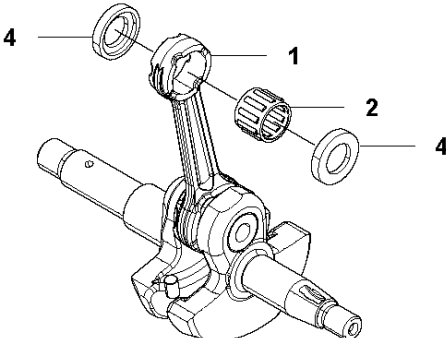

E 543XP, 543XPG
CRANKSHAFT

CRANKSHAFT

543 XP, 2017-08

Ref	Part No	Description	Remark	QTY KIT
1	576 97 20-01	CRANKSHAFT ASSY		1
2	579 02 98-01	NEEDLE BEARING		1
4	513 75 24-01	WASHER		2