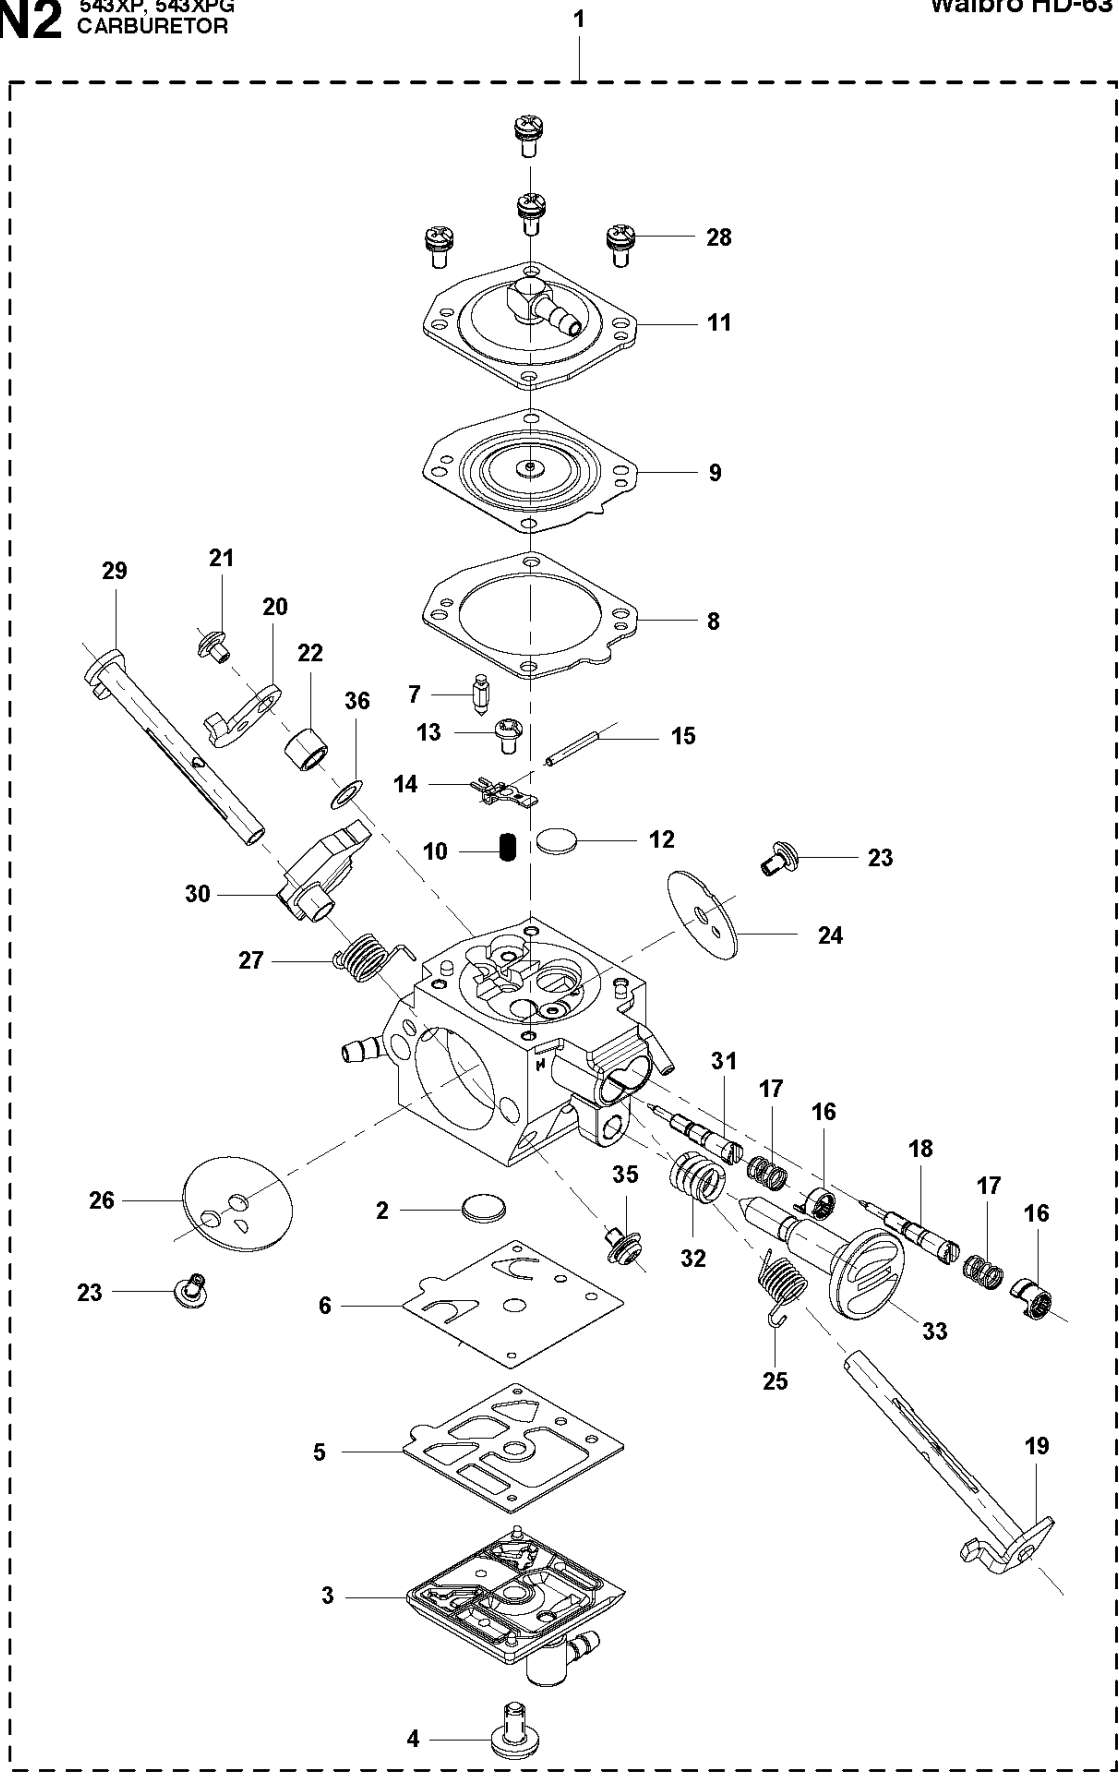

N2 543XP, 543XPG
CARBURETOR

Walbro HD-63

CARBURETOR DETAILS

543 XP, 2017-08

Ref	Part No	Description	Remark	QTY KIT	
1	580 79 84-01	CARBURETTOR	s/n up to – 20171915387 (HD–54B EU, US)	1	
1	590 41 34-01	CARBURETTOR	s/n from 20172200001 (HD–63 EU, US)	1	
2	520 95 70-01	SCREEN		1	1
3	579 49 21-01	COVER		1	1
4	513 30 13-01	SCREW		1	1
5	514 24 27-01	GASKET		1	1
6	585 39 98-01	DIAPHRAGM PUMP		1	1
7	521 08 54-01	VALVE.INLET		1	1
8	514 24 28-01	GASKET		1	1
9	579 49 22-01	DIAPHRAGM		1	1
10	516 98 00-01	SPRING		1	1
11	501 40 57-01	COVER		1	1
12	516 34 29-01	PLUG		1	1
13	520 97 73-01	SCREW		1	1
14	514 24 29-01	LEVER		1	1
15	520 97 74-01	PIN		1	1
16	578 91 30-01	CAP		2	1
17	578 91 28-01	SPRING		2	1
18	580 24 21-01	NEEDLE		1	1
19	579 49 25-01	SHAFT ASSY		1	1
20	579 49 26-01	LEVER		1	1
21	520 75 98-01	SCREW		1	1
22	579 49 27-01	SPACER		1	1
23	579 49 28-01	SCREW		2	1
24	579 49 29-01	VALVE		1	1
25	579 49 30-01	SPRING		1	1
26	579 49 31-01	VALVE		1	1
27	581 29 80-01	SPRING		1	1
28	520 97 88-01	SCREW ASSY		4	1
29	581 29 81-01	SHAFT ASSY		1	1
30	581 29 82-01	LEVER		1	1
31	580 24 26-01	NEEDLE HIGH SPEED		1	1
32	521 06 63-01	SPRING		1	1
33	513 79 28-01	SCREW		1	1
35	581 29 83-01	SCREW		1	1
36	506 74 61-01	WASHER		1	1