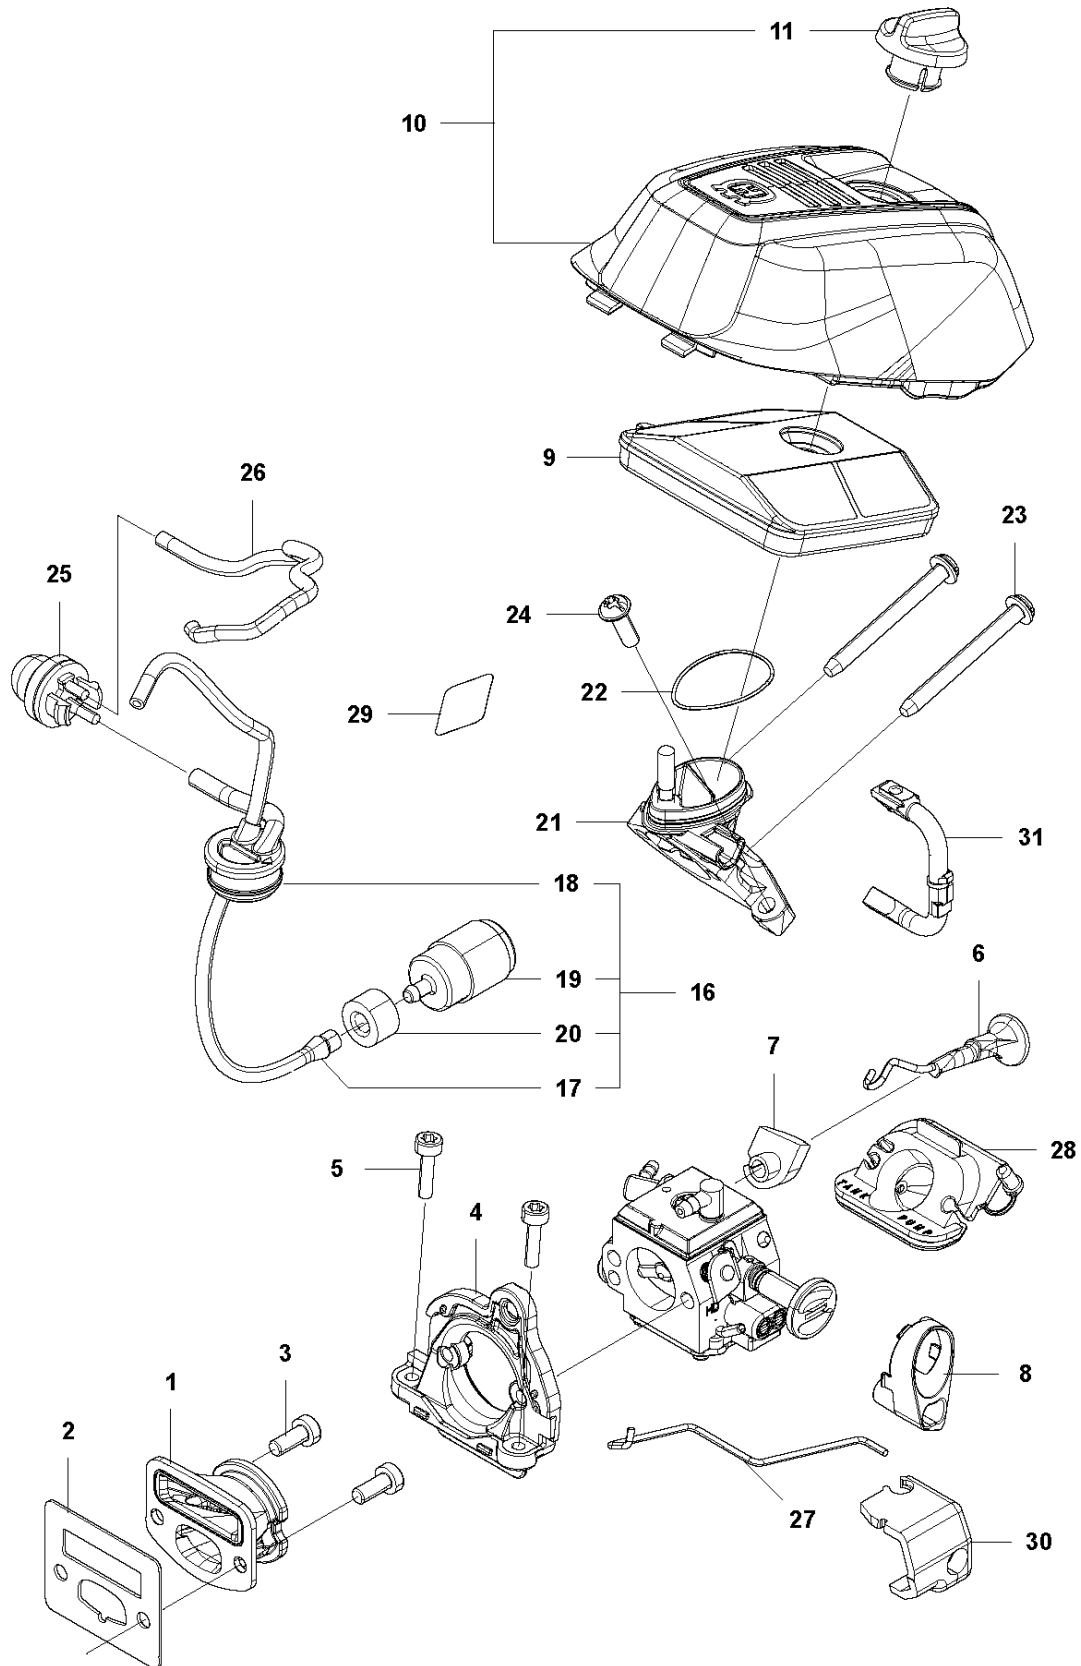

G 543XP, 543XPG
CARBURETOR & AIR FILTER

CARBURETOR & AIR FILTER

543 XP, 2017-08

Ref	Part No	Description	Remark	QTY	KIT
1	576 98 01-01	PIPE ASSY		1	
2	579 18 71-01	GASKET		1	
3	522 63 85-01	BOLT	M5x12-T27	2	
4	579 18 10-01	FLANGE		1	
5	506 74 57-01	BOLT	M4x16-T27	2	
6	577 43 32-01	ROD		1	
7	577 43 33-01	GROMMET		1	
8	582 33 92-01	GROMMET	For EU/US only	1	
8	501 30 51-01	GROMMET	For JAPAN only	1	
9	513 79 46-01	AIR FILTER	s/n up to – 20171915387	1	
9	588 84 91-01	CLEANER	s/n from 20172200001	1	
10	577 43 35-01	AIR FILTER COVER		1	
11	577 43 37-01	KNOB		1	10
16	588 41 23-01	FUEL HOSE ASSY	For EU/JAPAN only	1	
16	579 20 40-01	FUEL HOSE ASSY	For US/CAN only	1	
17	510 92 09-01	PIPE	For EU/JAPAN only	1	16
17	579 51 84-01	FUEL HOSE	For US/CAN only	1	16
18	578 77 81-01	GROMMET		1	16
19	506 74 26-01	FILTER		1	16
20	513 75 08-01	COLLAR		1	
21	576 98 07-01	MANIFOLD	s/n up to – 20171915387	1	
21	588 81 79-01	MANIFOLD	s/n from 20172200001	1	
22	581 35 62-01	SEAL	s/n up to – 20171915387	1	
22	588 84 88-01	O-RING	s/n from 20172200001	1	
23	580 37 01-01	BOLT		2	
24	579 19 13-01	SCREW		1	
25	513 78 93-01	PUMP		1	
26	580 60 72-01	FUEL HOSE		1	
27	576 98 06-01	THROTTLE ROD		1	
28	512 46 31-01	GROMMET		1	
29	580 69 55-01	DECAL		1	
30	584 98 25-01	GROMMET		1	
31	588 90 31-01	PIPE	s/n from 20172200001	1