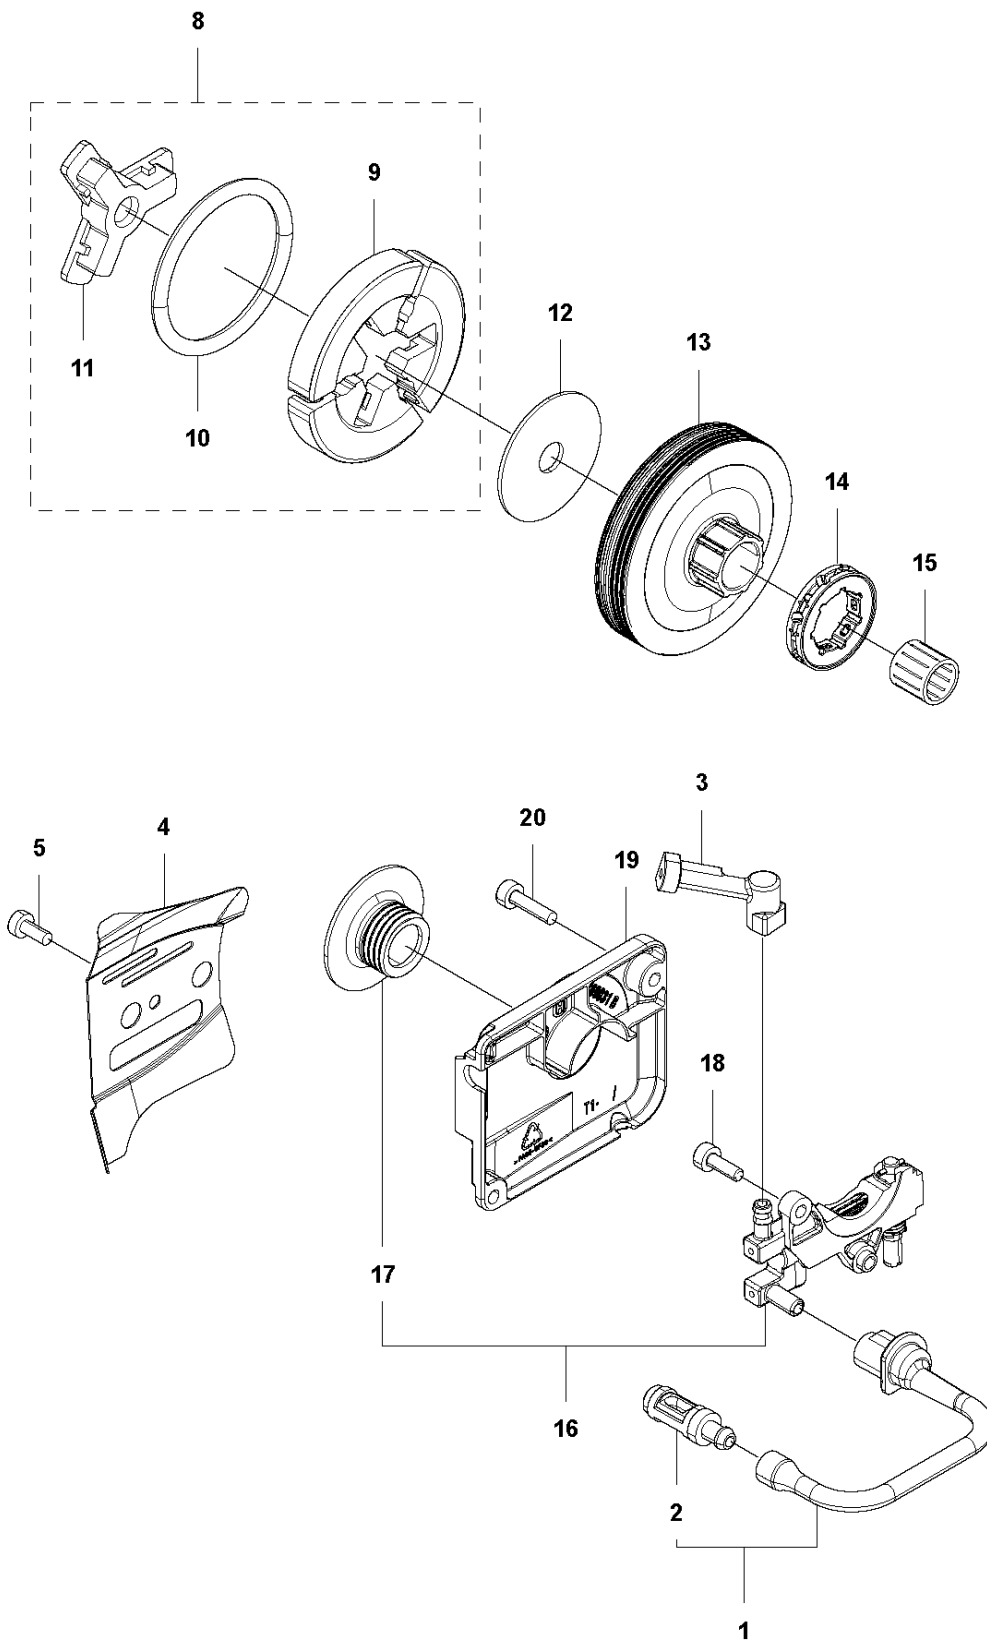

A 543XP, 543XPG
CHAIN BRAKE & CLUTCH COVER

CHAIN BRAKE & CLUTCH COVER

543 XP, 2017-08

Ref	Part No	Description	Remark	QTY KIT	
1	577 43 38-01	CLUTCH COVER ASSY		1	
2	577 43 39-01	CLUTCH COVER		1	1
3	513 63 77-01	SCREW		1	1
4	513 70 14-01	NUT		1	1
5	513 63 79-01	GEAR		1	1
6	576 98 39-01	PLATE		1	1
7	576 98 41-01	SCREW	T4x10-T27	2	1
8	576 98 38-01	COVER LID		1	1
9	576 98 40-01	SCREW	T4x12-T27	2	1
10	576 98 35-01	BRAKE LEVER		1	1
11	577 00 82-01	PEN		1	1
12	579 19 02-01	RING		1	1
13	516 82 56-01	ARM		1	1
14	580 49 08-01	BRAKE BAND		1	1
15	521 07 54-01	ROLLER		1	1
16	516 82 66-01	BRAKE SPRING		1	1
17	513 96 59-01	SPRING		1	1
18	576 98 42-01	WEAR PROTECTION		1	1
19	575 96 08-01	NUT	M8xP1.25	2	
20	577 43 64-01	DECAL		1	
21	581 64 73-02	HAND GUARD		1	
22	576 98 45-01	SPRING		1	
23	576 98 46-01	CATCH		1	
24	576 98 49-01	SPACER		1	
25	576 98 50-01	WEAR PROTECTION		1	
26	529 26 81-01	BOLT	M5x9-T27	1	
27	513 28 71-01	WASHER		1	
28	576 98 52-01	SPACER		1	
29	526 83 45-01	SCREW		1	

B 543XP, 543XPG
CLUTCH & OIL PUMP

CLUTCH & OIL PUMP

543 XP, 2017-08

Ref	Part No	Description	Remark	QTY	KIT
1	521 57 99-01	OILPIPE COMP		1	
2	521 58 00-01	FILTER		1	1
3	513 61 88-01	PIPE		1	
4	576 98 53-01	BAR MOUNT PLATE		1	
5	576 98 54-01	SCREW	M4x10-T27	1	
8	585 00 60-01	CLUTCH ASSY		1	
9	514 19 74-01	SHOE		3	8
10	585 00 61-01	CLUTCH SPRING		1	8
11	521 57 94-01	BOSS		1	8
12	513 62 57-01	PLATE		1	
13	513 95 61-01	DRUM	325P	1	
14	514 23 94-01	RIM		1	
15	513 70 12-01	BEARING		1	
16	521 58 65-01	OIL PUMP	325P	1	
17	511 19 45-01	WORM		1	16
18	506 74 57-01	BOLT	M4x16-T27	2	
19	576 98 31-01	PUMP COVER		1	
20	521 51 57-01	BOLT	M4x12-T27	2	