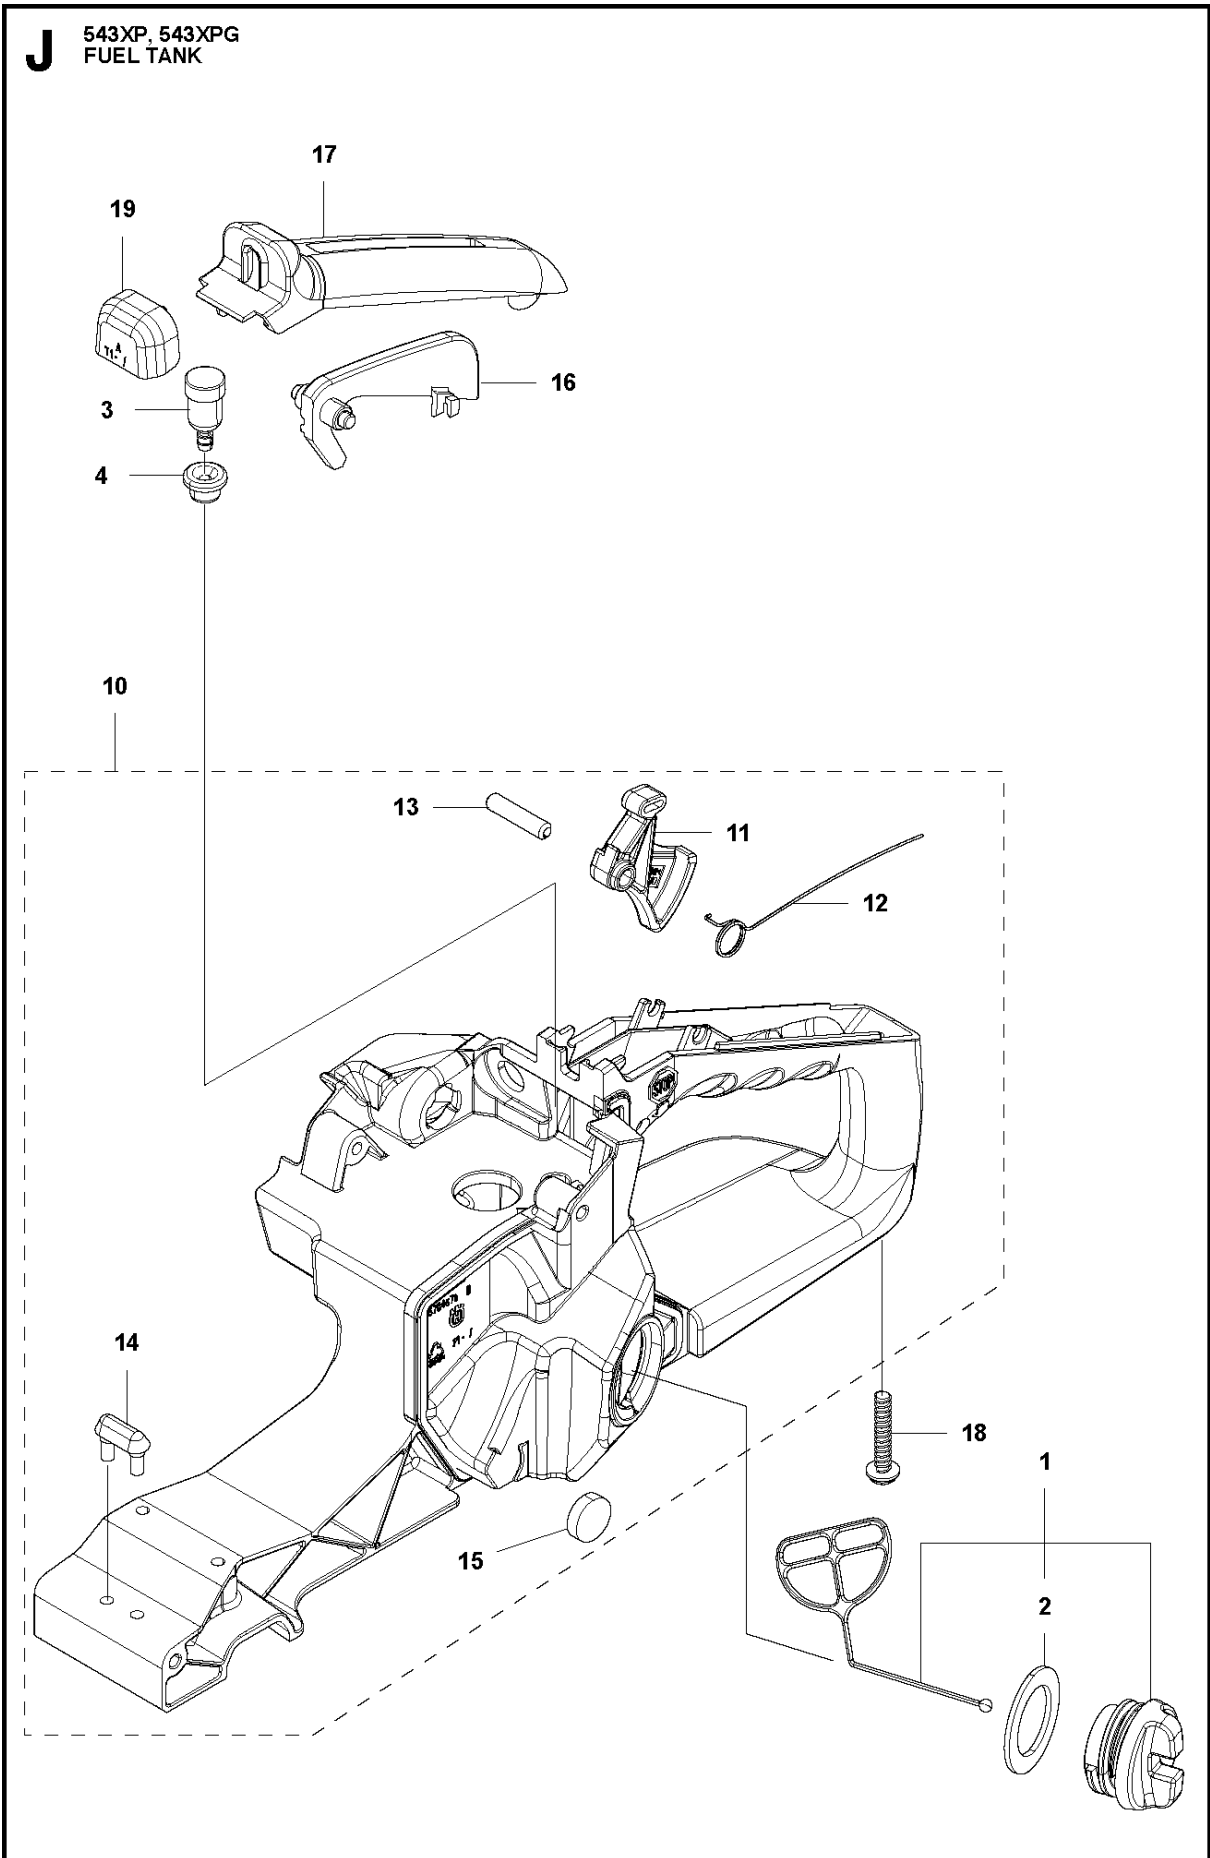

FUEL TANK

543 XP, 2017-08

Ref	Part No	Description	Remark	QTY	KIT
1	580 75 91-01	TANK CAP ASSY		1	
2	579 51 80-01	GASKET		1	1
3	513 75 15-01	BREATHER		1	
4	514 20 14-01	GROMMET		1	
10	577 43 46-01	HANDLE ASSY	543XP	1	
11	580 69 47-02	THROTTLE LEVER		1	10
12	505 04 80-01	SPRING		1	10
13	505 04 81-01	SPRING PIN		1	10
14	513 62 02-01	DAMPER		1	10
15	513 75 02-01	HELPER(M)		1	10
16	577 43 54-01	ARM		1	
17	583 95 08-01	COVER		1	
18	521 51 83-01	SCREW		1	
19	580 73 30-01	SUPPORT		1