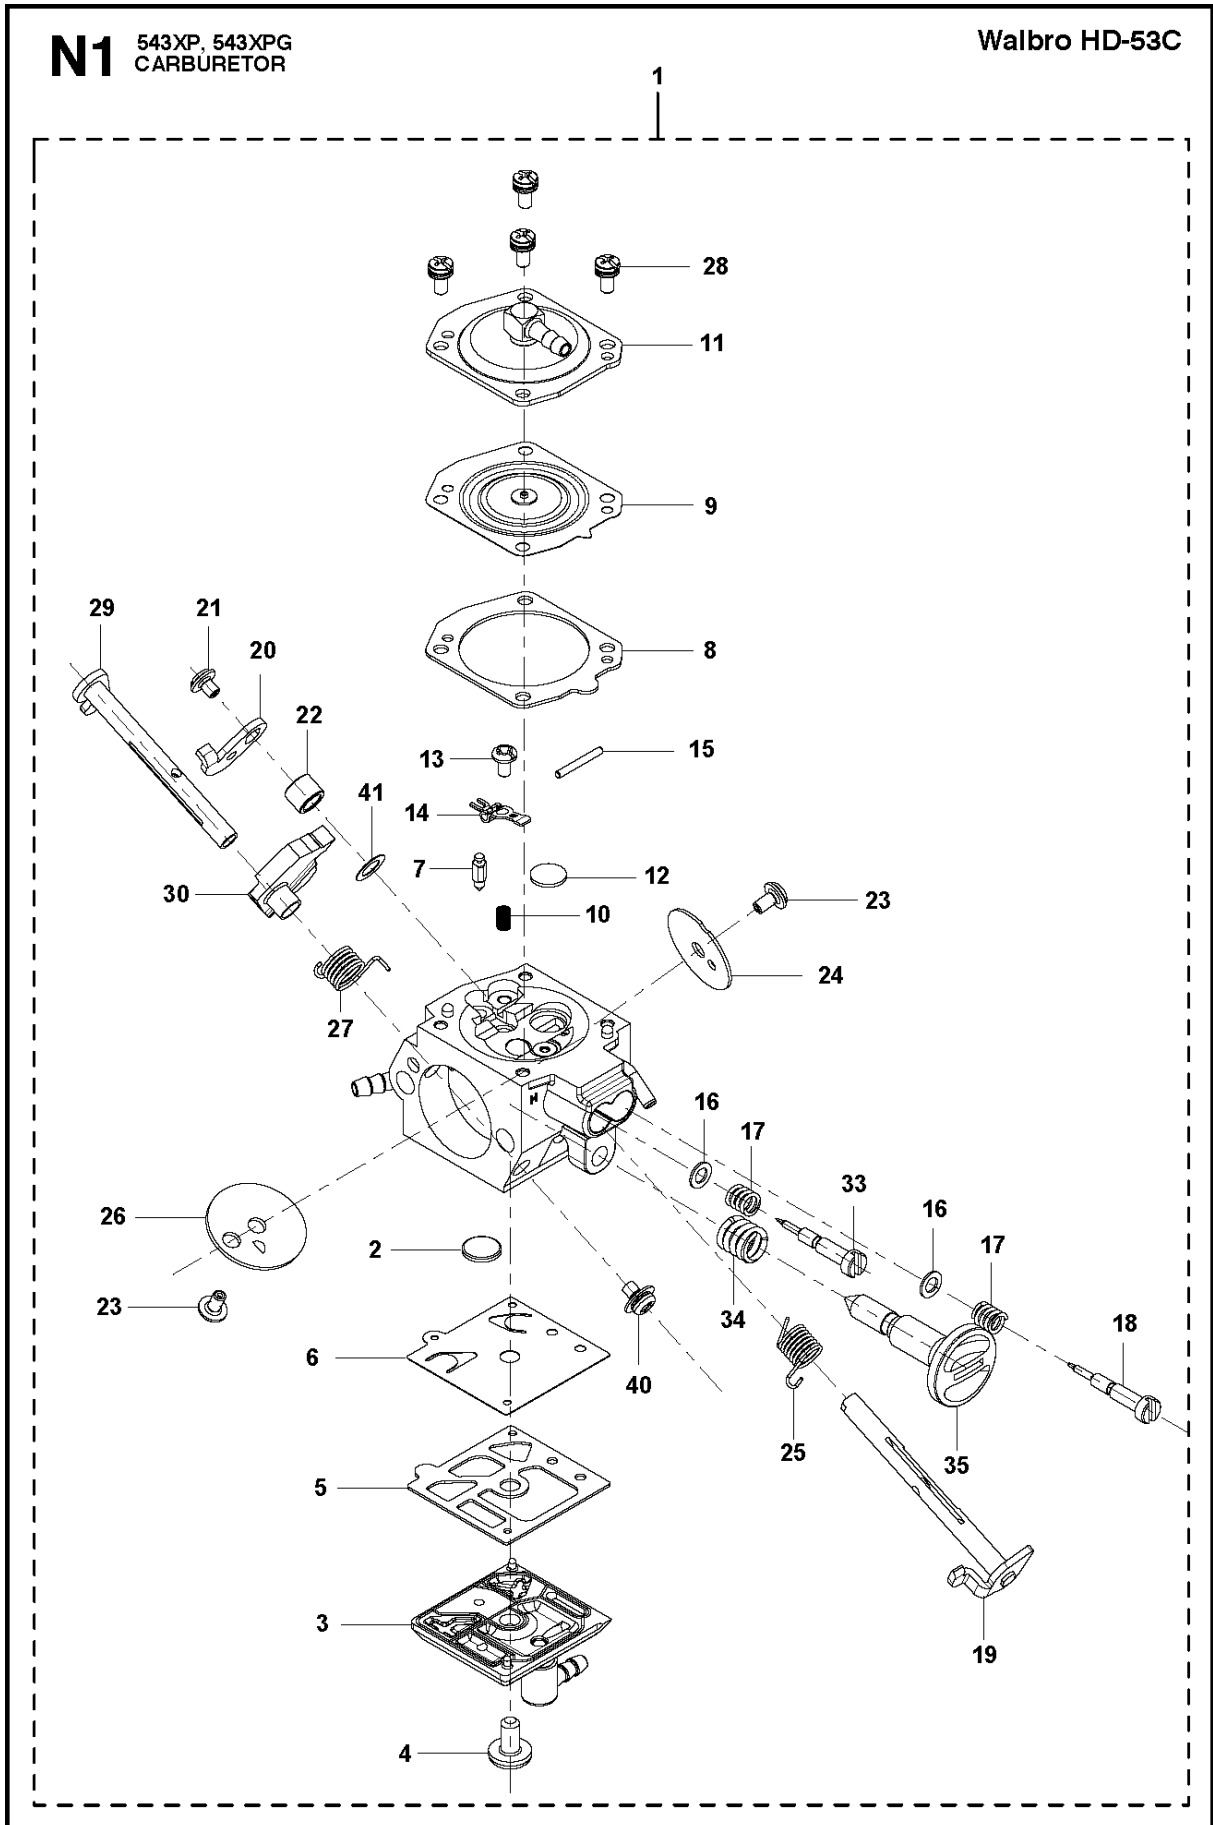

N1 543XP, 543XPG
CARBURETOR

Walbro HD-53C

CARBURETOR DETAILS

543 XP, 2017-08

Ref	Part No	Description	Remark	QTY KIT	
1	588 84 89-01	CARBURETTOR	JAPAN	1	
2	520 95 70-01	SCREEN		1	1
3	579 49 21-01	COVER		1	1
4	513 30 13-01	SCREW		1	1
5	514 24 27-01	GASKET		1	1
6	514 24 30-01	95-75 DIAPHRAGM		1	1
7	521 08 54-01	VALVE.INLET		1	1
8	514 24 28-01	GASKET		1	1
9	579 49 22-01	DIAPHRAGM		1	1
10	516 98 00-01	SPRING		1	1
11	501 40 57-01	COVER		1	1
12	516 34 29-01	PLUG		1	1
13	520 97 73-01	SCREW		1	1
14	514 24 29-01	LEVER		1	1
15	520 97 74-01	PIN		2	1
16	521 57 60-01	WASHER		2	1
17	514 18 82-01	SPRING		1	1
18	579 49 24-01	NEEDLE		1	1
19	579 49 25-01	SHAFT ASSY		1	1
20	579 49 26-01	LEVER		1	1
21	520 75 98-01	SCREW		1	1
22	579 49 27-01	SPACER		1	1
23	579 49 28-01	SCREW		2	1
24	579 49 29-01	VALVE		1	1
25	579 49 30-01	SPRING		1	1
26	579 49 31-01	VALVE		1	1
27	581 29 80-01	SPRING		1	1
28	520 97 88-01	SCREW ASSY		4	1
29	581 29 81-01	SHAFT ASSY		1	1
30	581 29 82-01	LEVER		1	1
33	579 49 35-01	NEEDLE		1	1
34	579 49 30-01	SPRING		1	1
35	513 79 28-01	SCREW		1	1
40	581 29 83-01	SCREW		1	1
41	506 74 61-01	WASHER		1	1