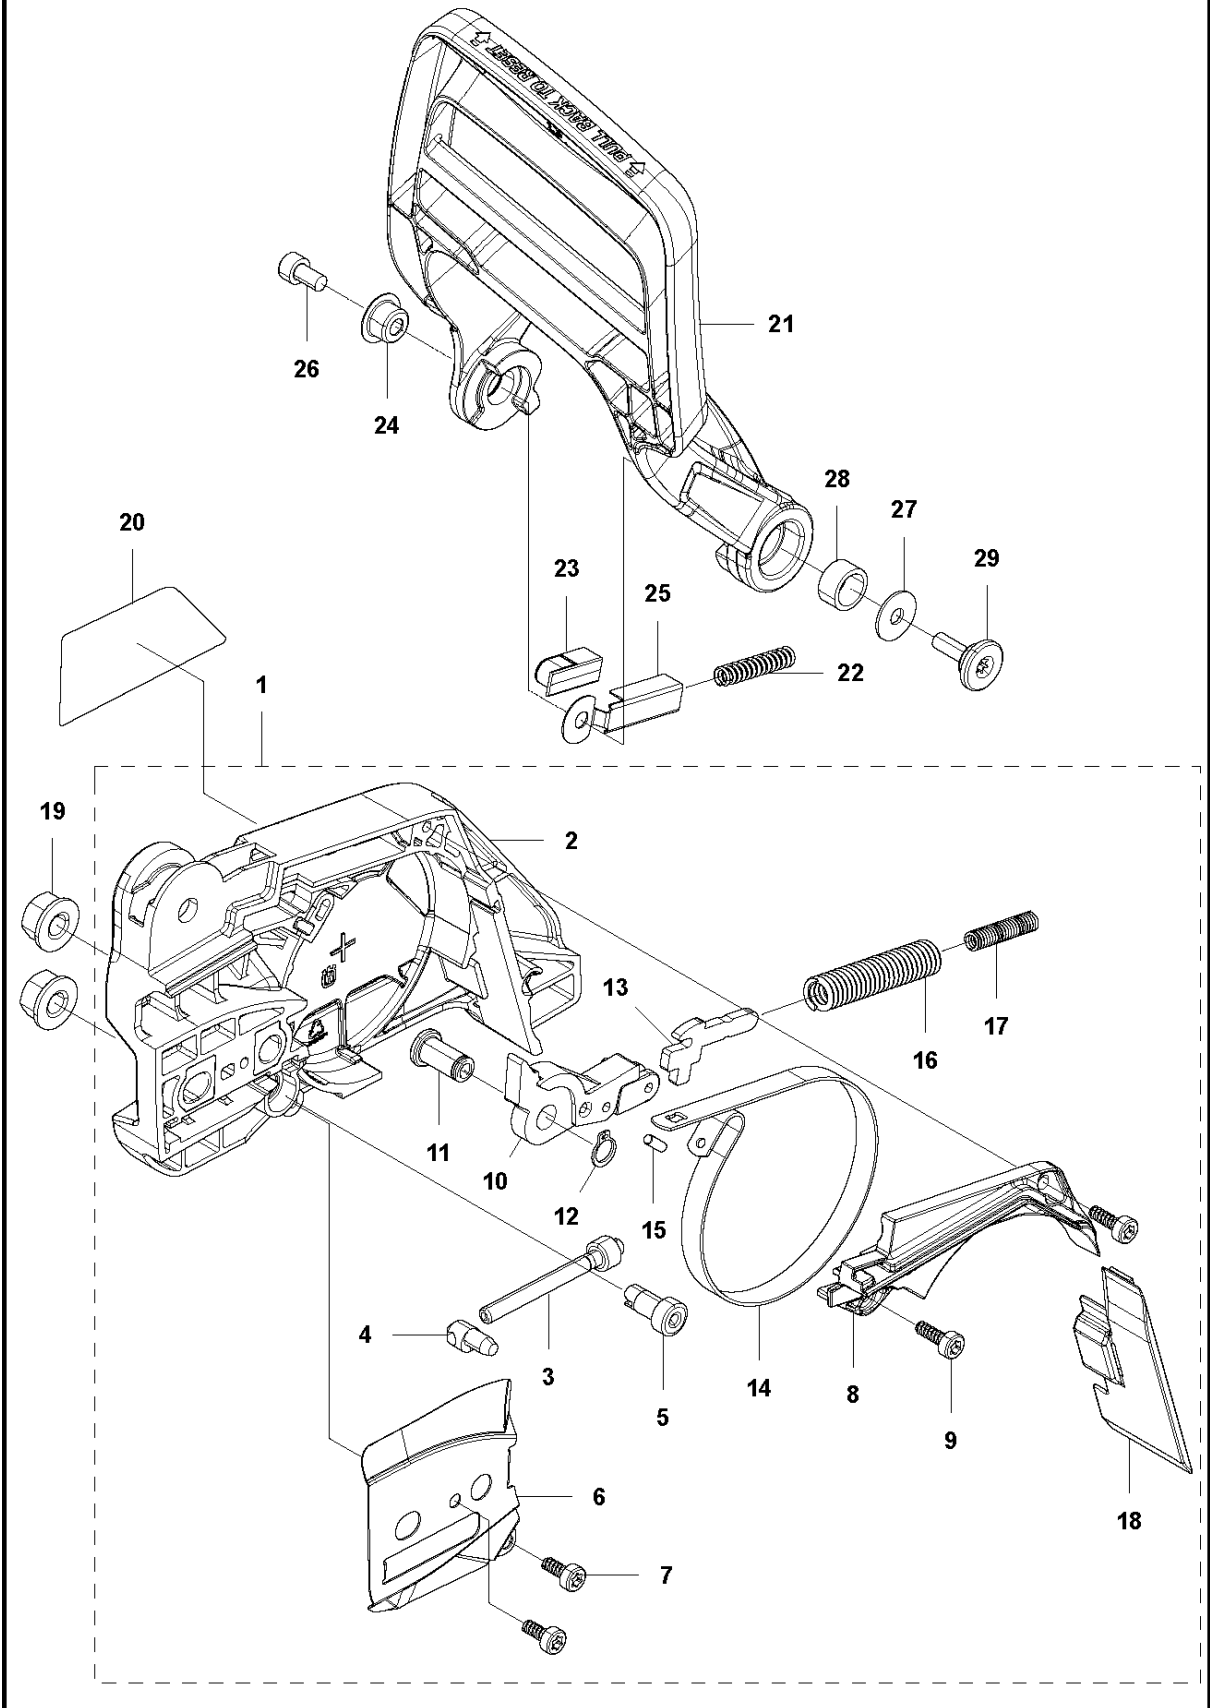

A 543XP, 543XPG
CHAIN BRAKE & CLUTCH COVER

CHAIN BRAKE & CLUTCH COVER

543 XP, 2017-08

Ref	Part No	Description	Remark	QTY KIT	
1	577 43 38-01	CLUTCH COVER ASSY		1	
2	577 43 39-01	CLUTCH COVER		1	1
3	513 63 77-01	SCREW		1	1
4	513 70 14-01	NUT		1	1
5	513 63 79-01	GEAR		1	1
6	576 98 39-01	PLATE		1	1
7	576 98 41-01	SCREW	T4x10-T27	2	1
8	576 98 38-01	COVER LID		1	1
9	576 98 40-01	SCREW	T4x12-T27	2	1
10	576 98 35-01	BRAKE LEVER		1	1
11	577 00 82-01	PEN		1	1
12	579 19 02-01	RING		1	1
13	516 82 56-01	ARM		1	1
14	580 49 08-01	BRAKE BAND		1	1
15	521 07 54-01	ROLLER		1	1
16	516 82 66-01	BRAKE SPRING		1	1
17	513 96 59-01	SPRING		1	1
18	576 98 42-01	WEAR PROTECTION		1	1
19	575 96 08-01	NUT	M8xP1.25	2	
20	577 43 64-01	DECAL		1	
21	581 64 73-02	HAND GUARD		1	
22	576 98 45-01	SPRING		1	
23	576 98 46-01	CATCH		1	
24	576 98 49-01	SPACER		1	
25	576 98 50-01	WEAR PROTECTION		1	
26	529 26 81-01	BOLT	M5x9-T27	1	
27	513 28 71-01	WASHER		1	
28	576 98 52-01	SPACER		1	
29	526 83 45-01	SCREW		1