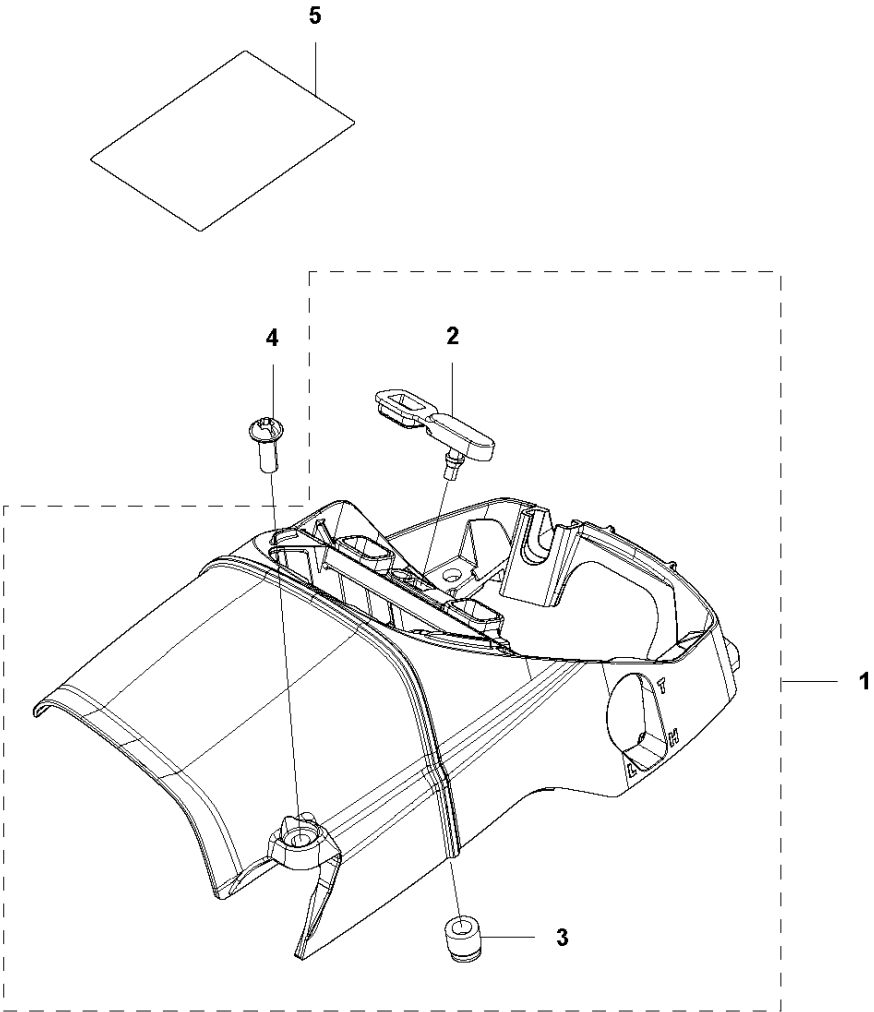

E 543XP, 543XPG
CRANKSHAFT

CRANKSHAFT

543 XP, 2017-08

Ref	Part No	Description	Remark	QTY KIT
1	576 97 20-01	CRANKSHAFT ASSY		1
2	579 02 98-01	NEEDLE BEARING		1
4	513 75 24-01	WASHER		2

C 543XP, 543XPG
CYLINDER COVER