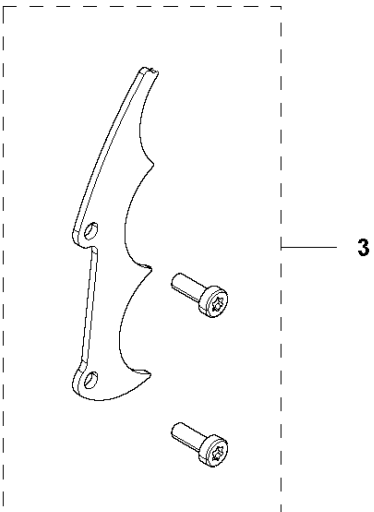

SPARE PARTS LIST

CHAIN SAWS

543 XP, 2017-08

P 543XP, 543XPG
ACCESSORIES

ACCESSORIES

543 XP, 2017-08

Ref	Part No	Description	Remark	QTY KIT
1	521 53 29-01	WRENCH		1
2	580 65 98-01	WINTER COVER		1
3	579 49 73-01	SPIKE		1
4	513 63 56-01	DRIVER		1
5	584 40 91-01	HEX KEY	T27	1

N2 543XP, 543XPG
CARBURETOR

Walbro HD-63

CARBURETOR DETAILS

543 XP, 2017-08

Ref	Part No	Description	Remark	QTY KIT	
1	580 79 84-01	CARBURETTOR	s/n up to – 20171915387 (HD–54B EU, US)	1	
1	590 41 34-01	CARBURETTOR	s/n from 20172200001 (HD–63 EU, US)	1	
2	520 95 70-01	SCREEN		1	1
3	579 49 21-01	COVER		1	1
4	513 30 13-01	SCREW		1	1
5	514 24 27-01	GASKET		1	1
6	585 39 98-01	DIAPHRAGM PUMP		1	1
7	521 08 54-01	VALVE.INLET		1	1
8	514 24 28-01	GASKET		1	1
9	579 49 22-01	DIAPHRAGM		1	1
10	516 98 00-01	SPRING		1	1
11	501 40 57-01	COVER		1	1
12	516 34 29-01	PLUG		1	1
13	520 97 73-01	SCREW		1	1
14	514 24 29-01	LEVER		1	1
15	520 97 74-01	PIN		1	1
16	578 91 30-01	CAP		2	1
17	578 91 28-01	SPRING		2	1
18	580 24 21-01	NEEDLE		1	1
19	579 49 25-01	SHAFT ASSY		1	1
20	579 49 26-01	LEVER		1	1
21	520 75 98-01	SCREW		1	1
22	579 49 27-01	SPACER		1	1
23	579 49 28-01	SCREW		2	1
24	579 49 29-01	VALVE		1	1
25	579 49 30-01	SPRING		1	1
26	579 49 31-01	VALVE		1	1
27	581 29 80-01	SPRING		1	1
28	520 97 88-01	SCREW ASSY		4	1
29	581 29 81-01	SHAFT ASSY		1	1
30	581 29 82-01	LEVER		1	1
31	580 24 26-01	NEEDLE HIGH SPEED		1	1
32	521 06 63-01	SPRING		1	1
33	513 79 28-01	SCREW		1	1
35	581 29 83-01	SCREW		1	1
36	506 74 61-01	WASHER		1	1