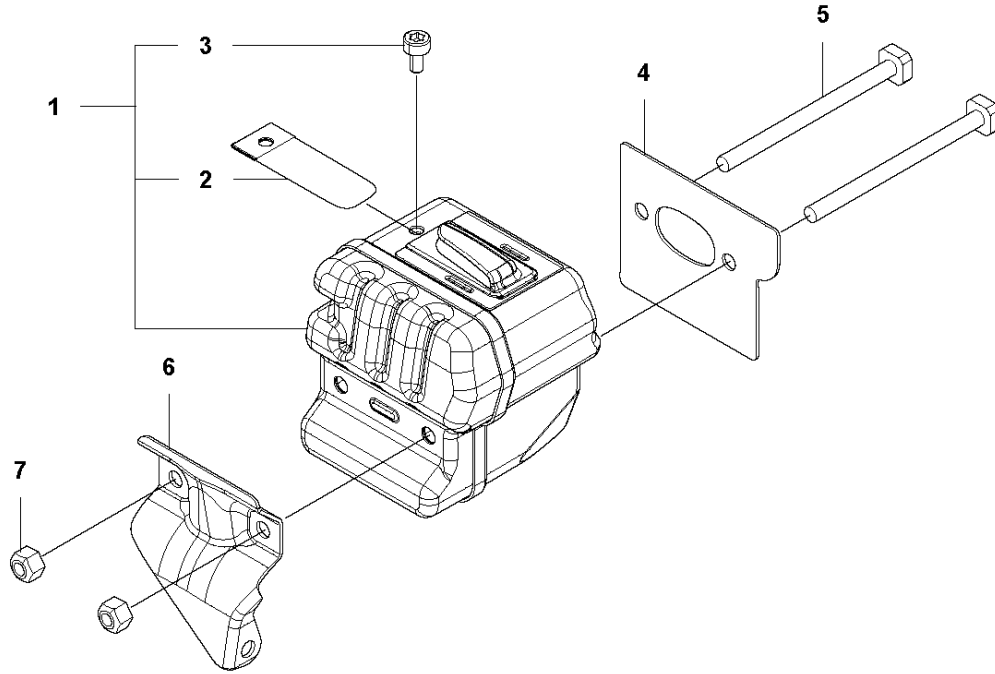

F 543XP, 543XPG
MUFFLER

FOR US/CAN ONLY