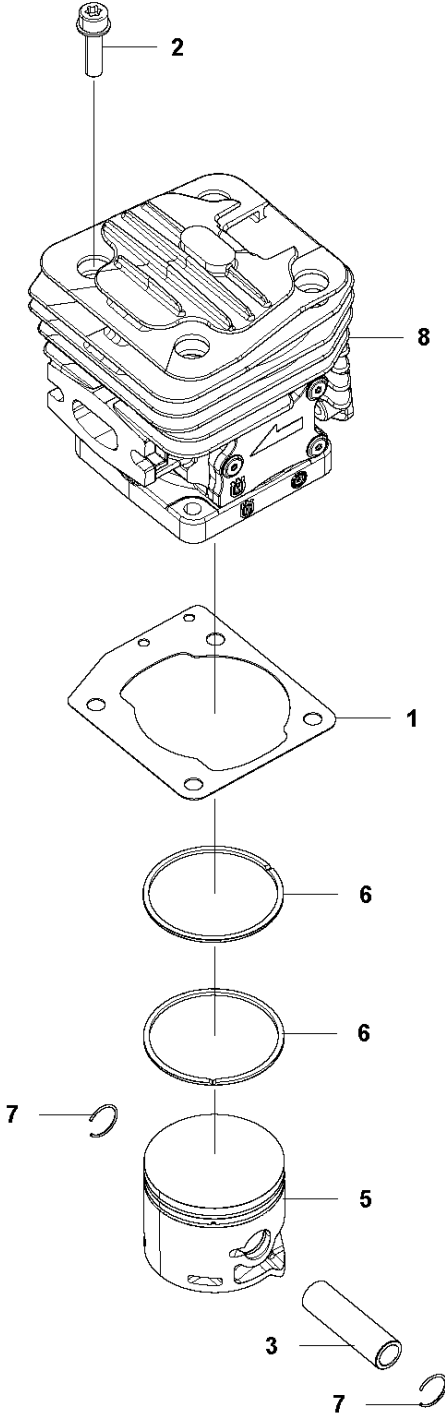

D 543XP, 543XPG
CYLINDER PISTON

CYLINDER PISTON

543 XP, 2017-08

Ref	Part No	Description	Remark	QTY KIT
1	576 97 70-01	GASKET		1
2	510 90 46-01	BOLT	M5x20-T27/P	4
3	512 48 49-01	PIN		1
5	581 75 59-01	PISTON		1
6	579 02 97-01	PISTON RING		2
7	516 28 30-01	RING		2
8	577 40 50-01	CYLINDER ASSY		1