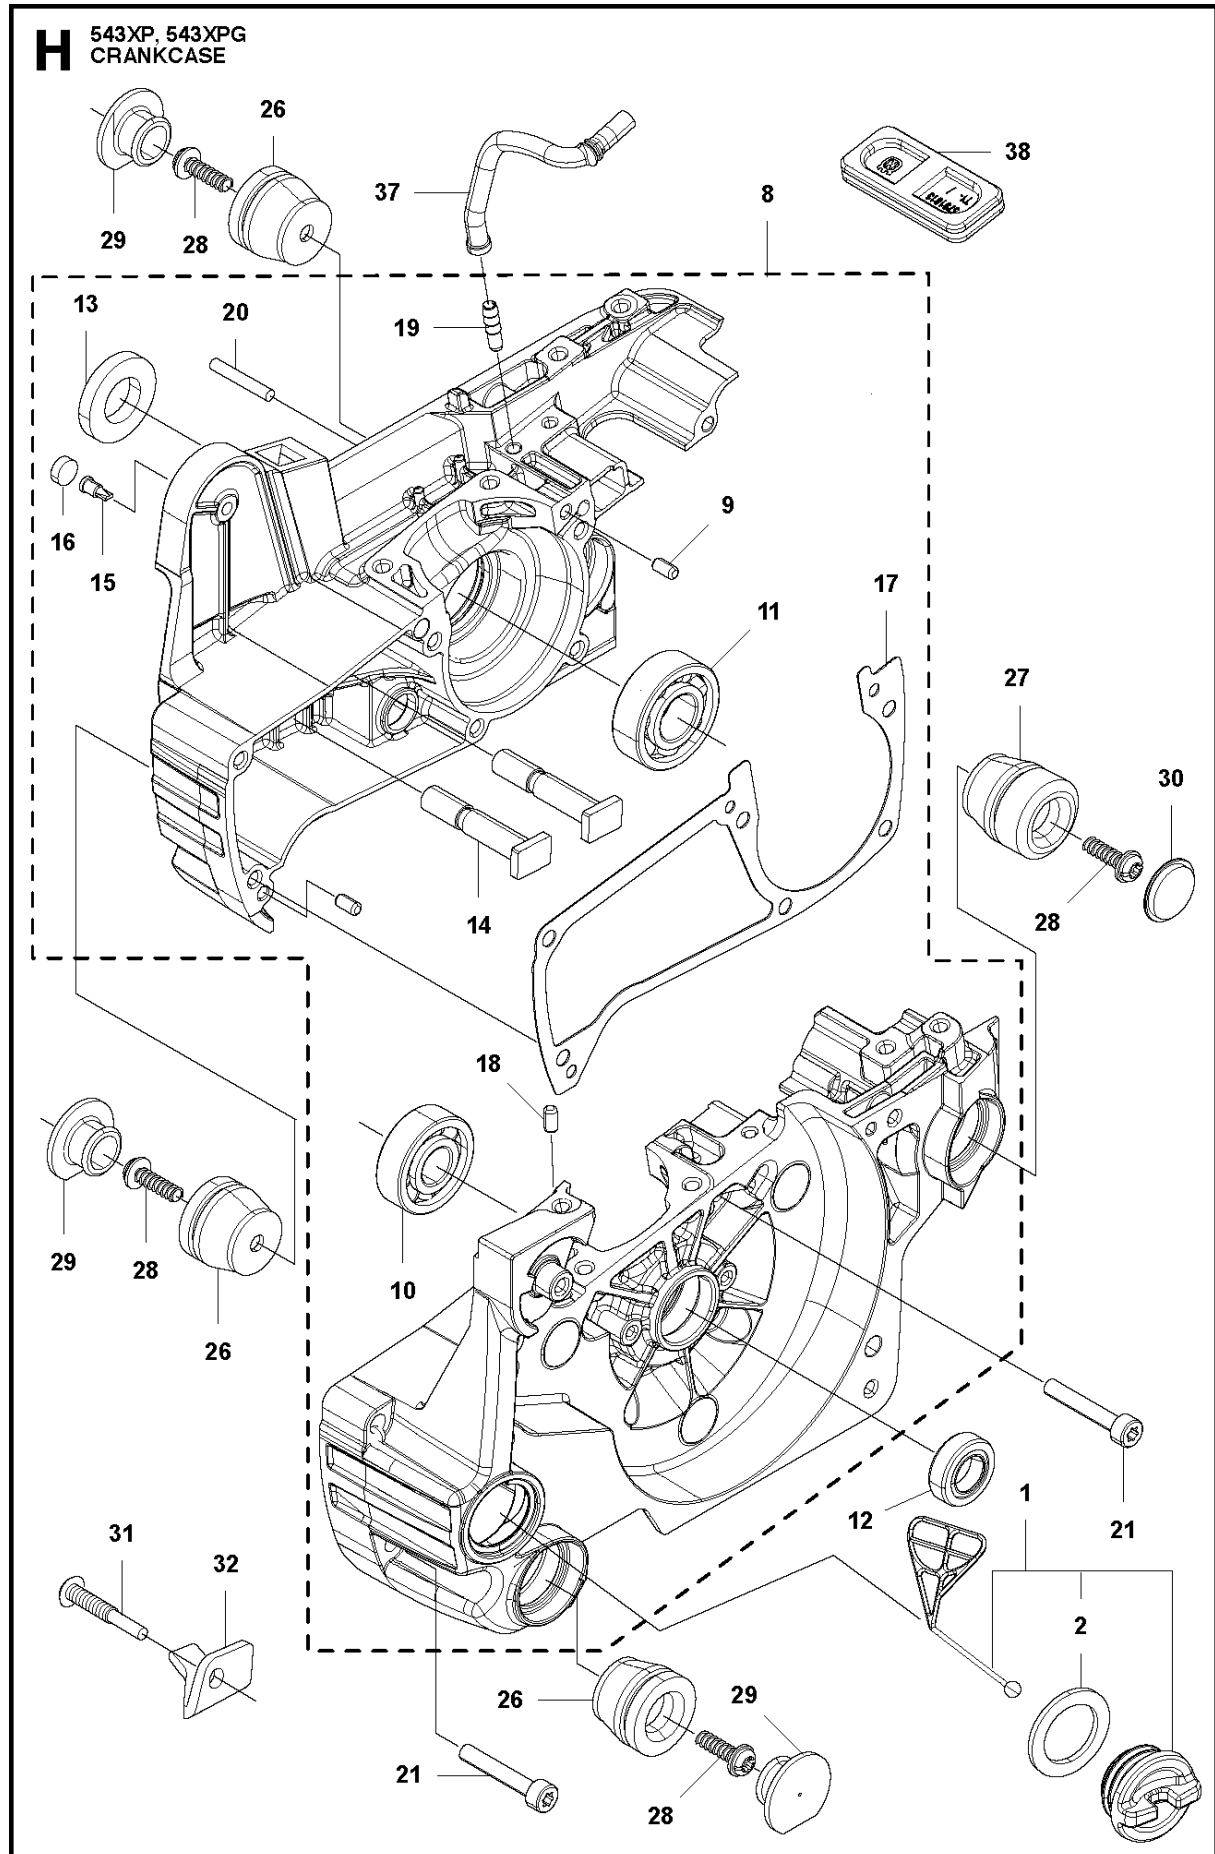

A 543XP, 543XPG
CHAIN BRAKE & CLUTCH COVER

CHAIN BRAKE & CLUTCH COVER

543 XP, 2017-08

Ref	Part No	Description	Remark	QTY KIT	
1	577 43 38-01	CLUTCH COVER ASSY		1	
2	577 43 39-01	CLUTCH COVER		1	1
3	513 63 77-01	SCREW		1	1
4	513 70 14-01	NUT		1	1
5	513 63 79-01	GEAR		1	1
6	576 98 39-01	PLATE		1	1
7	576 98 41-01	SCREW	T4x10-T27	2	1
8	576 98 38-01	COVER LID		1	1
9	576 98 40-01	SCREW	T4x12-T27	2	1
10	576 98 35-01	BRAKE LEVER		1	1
11	577 00 82-01	PEN		1	1
12	579 19 02-01	RING		1	1
13	516 82 56-01	ARM		1	1
14	580 49 08-01	BRAKE BAND		1	1
15	521 07 54-01	ROLLER		1	1
16	516 82 66-01	BRAKE SPRING		1	1
17	513 96 59-01	SPRING		1	1
18	576 98 42-01	WEAR PROTECTION		1	1
19	575 96 08-01	NUT	M8xP1.25	2	
20	577 43 64-01	DECAL		1	
21	581 64 73-02	HAND GUARD		1	
22	576 98 45-01	SPRING		1	
23	576 98 46-01	CATCH		1	
24	576 98 49-01	SPACER		1	
25	576 98 50-01	WEAR PROTECTION		1	
26	529 26 81-01	BOLT	M5x9-T27	1	
27	513 28 71-01	WASHER		1	
28	576 98 52-01	SPACER		1	
29	526 83 45-01	SCREW		1	

B 543XP, 543XPG
CLUTCH & OIL PUMP

CLUTCH & OIL PUMP

543 XP, 2017-08

Ref	Part No	Description	Remark	QTY	KIT
1	521 57 99-01	OILPIPE COMP		1	
2	521 58 00-01	FILTER		1	1
3	513 61 88-01	PIPE		1	
4	576 98 53-01	BAR MOUNT PLATE		1	
5	576 98 54-01	SCREW	M4x10-T27	1	
8	585 00 60-01	CLUTCH ASSY		1	
9	514 19 74-01	SHOE		3	8
10	585 00 61-01	CLUTCH SPRING		1	8
11	521 57 94-01	BOSS		1	8
12	513 62 57-01	PLATE		1	
13	513 95 61-01	DRUM	325P	1	
14	514 23 94-01	RIM		1	
15	513 70 12-01	BEARING		1	
16	521 58 65-01	OIL PUMP	325P	1	
17	511 19 45-01	WORM		1	16
18	506 74 57-01	BOLT	M4x16-T27	2	
19	576 98 31-01	PUMP COVER		1	
20	521 51 57-01	BOLT	M4x12-T27	2	