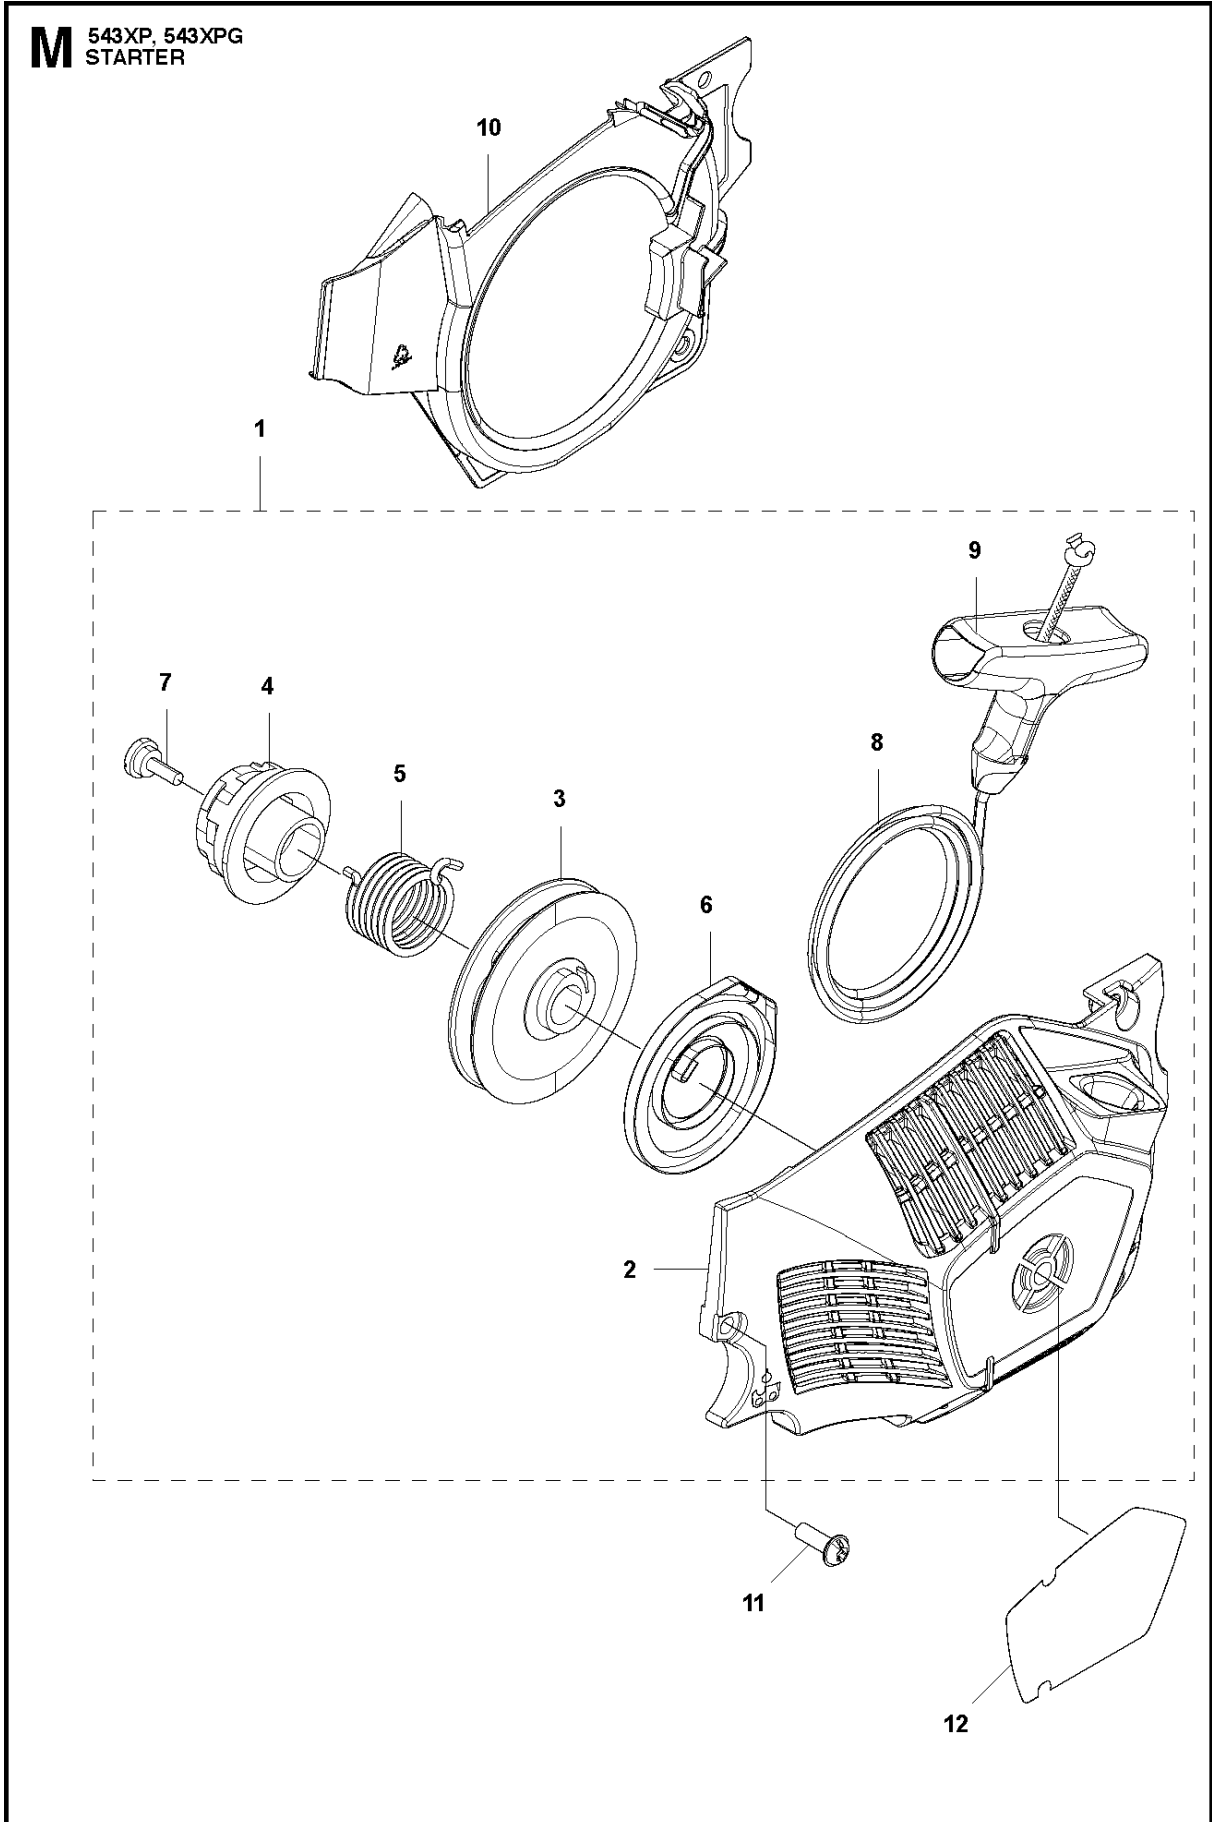

M 543XP, 543XPG
STARTER

STARTER

543 XP, 2017-08

Ref	Part No	Description	Remark	QTY	KIT
1	577 43 41-01	STARTER ASSY	s/n up to – 20171915387	1	
1	586 69 31-02	STARTER ASSY	s/n from 20172200001	1	
2	577 43 44-01	CASE	s/n up to – 20171915387	1	1
2	586 69 32-02	STARTER HOUSING	s/n from 20172200001	1	1
3	527 75 60-01	REEL	s/n up to – 20171915387	1	1
3	586 69 35-01	REEL	s/n from 20172200001	1	1
4	576 98 56-01	STARTER PULLEY		1	1
5	527 75 62-01	SPRING		1	1
6	576 38 33-01	SPRING CASSETTE ASSY		1	1
7	515 36 71-01	SCREW		1	1
8	527 75 61-01	ROPE		1	1
9	537 23 25-01	STARTER HANDLE		1	1
10	576 98 59-01	AIR BAFFLE	s/n up to – 20171915387	1	
10	586 68 90-01	AIR CONDUCTOR	s/n from 20172200001	1	
11	579 19 13-01	SCREW	M5x14-T27	3	
12	579 52 87-01	DECAL	543XPG	1