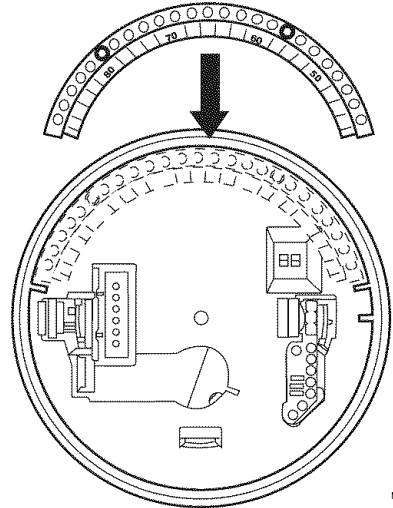

T87 Range Stops

INSTALLATION INSTRUCTIONS

APPLICATION

Use the 50010944-001 range stops with the T87K, N thermostats to limit the minimum and maximum temperature settings.

The 50010944-001 contains two range stop scales and two #2-28 x 3/8 phillips pan head screws.

INSTALLATION

1. Set the thermostat to a temperature setting in the middle of the upper and lower range desired.
2. Remove the thermostat from its base (if already attached).
3. On the back of the thermostat, align the range stop with the holes on the back of the thermostat. See Fig. 3.

Fig. 1. Range stop and screws (Fahrenheit range).

Fig. 2. Range stop and screws (Celsius range).

Fig. 3. Aligning range stop with thermostat.

4. Using the temperature markings on the range stop, insert supplied screws into the minimum and/or maximum range stop holes and tighten. Refer to Tables 1 and 2 for range stop temperatures. See Figs. 4 and 5.
5. Mount the thermostat onto its base and set desired temperature. See Fig. 5.

Fig. 4. Low range stop settings.

Table 1. Low Limit Range Stop

°F	°C
42	4
44	5
46	6.5
48	8
50	9
52	10
54	11
56	12
58	13
60	14.5
62	15.5
64	16.5
66	17.5
68	19
70	20
72	21
74	22.5
76	23.5
78	24.5
80	26

Fig. 5. High range stop settings.