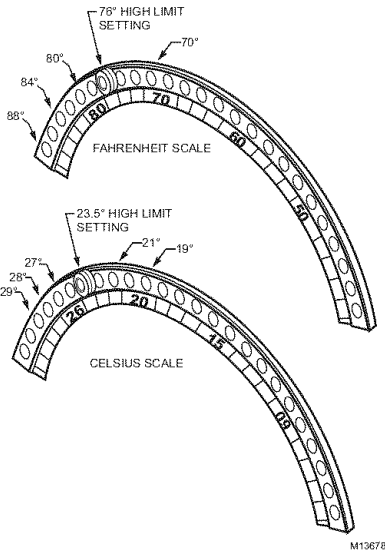

T87 Range Stops

INSTALLATION INSTRUCTIONS

APPLICATION

Use the 50010944-001 range stops with the T87K, N thermostats to limit the minimum and maximum temperature settings.

The 50010944-001 contains two range stop scales and two #2-28 x 3/8 phillips pan head screws.

Fig. 1. Range stop and screws (Fahrenheit range).

Fig. 2. Range stop and screws (Celsius range).

Fig. 3. Aligning range stop with thermostat.

4. Using the temperature markings on the range stop, insert supplied screws into the minimum and/or maximum range stop holes and tighten. Refer to Tables 1 and 2 for range stop temperatures. See Figs. 4 and 5.
5. Mount the thermostat onto its base and set desired temperature. See Fig. 5.

Fig. 4. Low range stop settings.

Table 1. Low Limit Range Stop

°F	°C
42	4
44	5
46	6.5
48	8
50	9
52	10
54	11
56	12
58	13
60	14.5
62	15.5
64	16.5
66	17.5
68	19
70	20
72	21
74	22.5
76	23.5
78	24.5
80	26

Fig. 5. High range stop settings.

Table 2. High Limit Range Stop

°F	°C
88	31
86	29.5
84	28
82	27.5
80	26
78	25
76	24
74	22.5
72	21.5
70	20
68	19
66	18
64	17
62	16
60	14.5

Automation and Control Solutions

Honeywell International Inc.
 1985 Douglas Drive North
 Golden Valley, MN 55422
 customer.honeywell.com