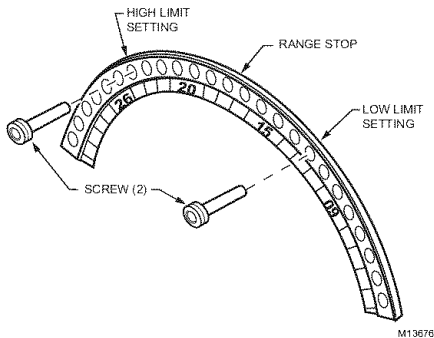

T87 Range Stops

INSTALLATION INSTRUCTIONS

APPLICATION

Use the 50010944-001 range stops with the T87K, N thermostats to limit the minimum and maximum temperature settings.

The 50010944-001 contains two range stop scales and two #2-28 x 3/8 phillips pan head screws.

Fig. 1. Range stop and screws (Fahrenheit range).

Fig. 2. Range stop and screws (Celsius range).

Fig. 3. Aligning range stop with thermostat.

4. Using the temperature markings on the range stop, insert supplied screws into the minimum and/or maximum range stop holes and tighten. Refer to Tables 1 and 2 for range stop temperatures. See Figs. 4 and 5.
5. Mount the thermostat onto its base and set desired temperature. See Fig. 5.