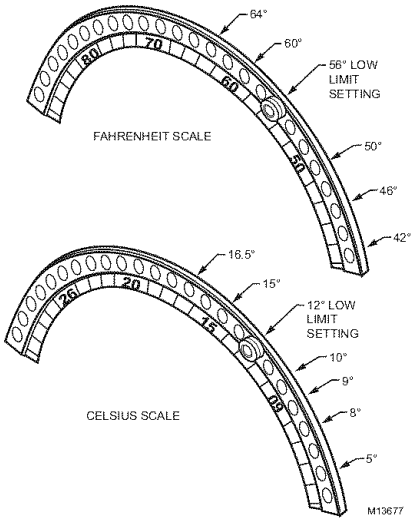

T87 Range Stops

INSTALLATION INSTRUCTIONS

APPLICATION

Use the 50010944-001 range stops with the T87K, N thermostats to limit the minimum and maximum temperature settings.

The 50010944-001 contains two range stop scales and two #2-28 x 3/8 phillips pan head screws.

Fig. 1. Range stop and screws (Fahrenheit range).

Fig. 2. Range stop and screws (Celsius range).

Fig. 3. Aligning range stop with thermostat.

4. Using the temperature markings on the range stop, insert supplied screws into the minimum and/or maximum range stop holes and tighten. Refer to Tables 1 and 2 for range stop temperatures. See Figs. 4 and 5.
5. Mount the thermostat onto its base and set desired temperature. See Fig. 5.

Fig. 4. Low range stop settings.

Table 1. Low Limit Range Stop

°F	°C
42	4
44	5
46	6.5
48	8
50	9
52	10
54	11
56	12
58	13
60	14.5
62	15.5
64	16.5
66	17.5
68	19
70	20
72	21
74	22.5
76	23.5
78	24.5
80	26

Fig. 5. High range stop settings.