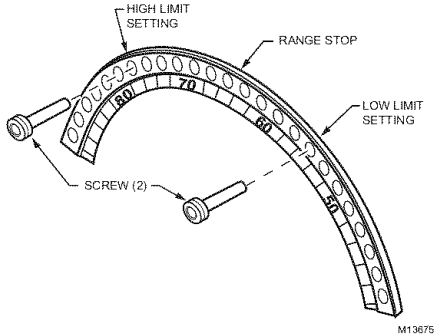

T87 Range Stops

INSTALLATION INSTRUCTIONS

APPLICATION

Use the 50010944-001 range stops with the T87K, N thermostats to limit the minimum and maximum temperature settings.

The 50010944-001 contains two range stop scales and two #2-28 x 3/8 phillips pan head screws.

INSTALLATION

1. Set the thermostat to a temperature setting in the middle of the upper and lower range desired.
2. Remove the thermostat from its base (if already attached).
3. On the back of the thermostat, align the range stop with the holes on the back of the thermostat. See Fig. 3.

Fig. 1. Range stop and screws (Fahrenheit range).

Fig. 2. Range stop and screws (Celsius range).

Fig. 3. Aligning range stop with thermostat.

4. Using the temperature markings on the range stop, insert supplied screws into the minimum and/or maximum range stop holes and tighten. Refer to Tables 1 and 2 for range stop temperatures. See Figs. 4 and 5.
5. Mount the thermostat onto its base and set desired temperature. See Fig. 5.