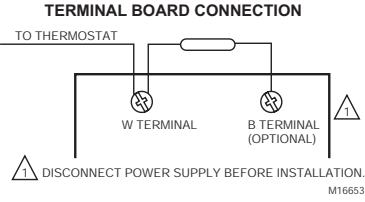

#### To Install The Resistor

1. Loosen terminal screws as shown in the application drawing.
2. Slide the resistor leads under the terminal screws and tighten the screws.
3. Turn on the system power.

**Fig. 1. Connect resistor to ST9141 Fan Timer terminals C and W.**

**Fig. 2. Connect resistor to Taco zone valve terminals 1 and 2.**

**Fig. 3. Connect resistor across terminals W and B on Trane electric heat air handlers.**

**Fig. 4. Connect resistor to R8184 Oil Primary terminals T and F.**