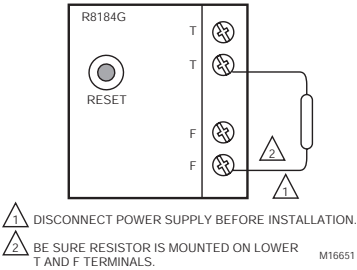

#### To Install The Resistor

1. Loosen terminal screws as shown in the application drawing.
2. Slide the resistor leads under the terminal screws and tighten the screws.
3. Turn on the system power.

**Fig. 1. Connect resistor to ST9141 Fan Timer terminals C and W.**

**Fig. 2. Connect resistor to Taco zone valve terminals 1 and 2.**

**Fig. 3. Connect resistor across terminals W and B on Trane electric heat air handlers.**

**Fig. 4. Connect resistor to R8184 Oil Primary terminals T and F.**