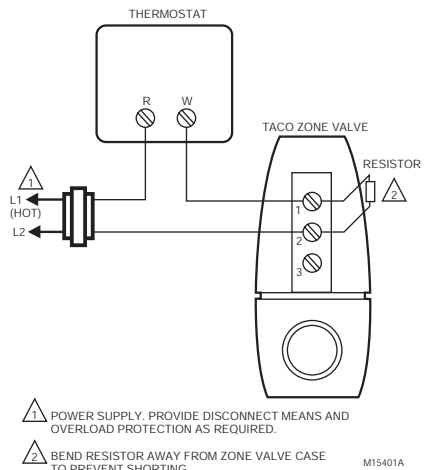

##### When Installing this Product...

1. Read these instructions carefully. Failure to follow them could damage the product or cause a hazardous condition.
2. Check the ratings on the resistor to make sure the resistor is suitable for your application.
3. Installer must be a trained, experienced service technician.
4. After installation is complete, check out product operation as provided in these instructions.

#### CAUTION

**Electrical Hazard.  
Can Cause Electrical Shock or Equipment Damage.**  
Disconnect power supply before installing resistor.

#### To Install The Resistor

1. Loosen terminal screws as shown in the application drawing.
2. Slide the resistor leads under the terminal screws and tighten the screws.
3. Turn on the system power.

**Fig. 1. Connect resistor to ST9141 Fan Timer terminals C and W.**