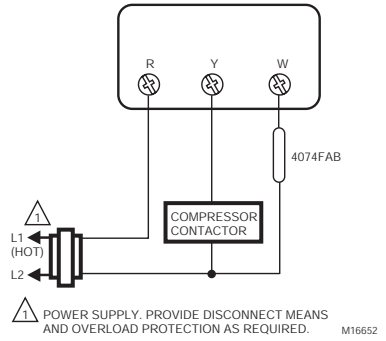

**Fig. 2. Connect resistor to Taco zone valve terminals 1 and 2.**

**Fig. 3. Connect resistor across terminals W and B on Trane electric heat air handlers.**

**Fig. 4. Connect resistor to R8184 Oil Primary terminals T and F.**